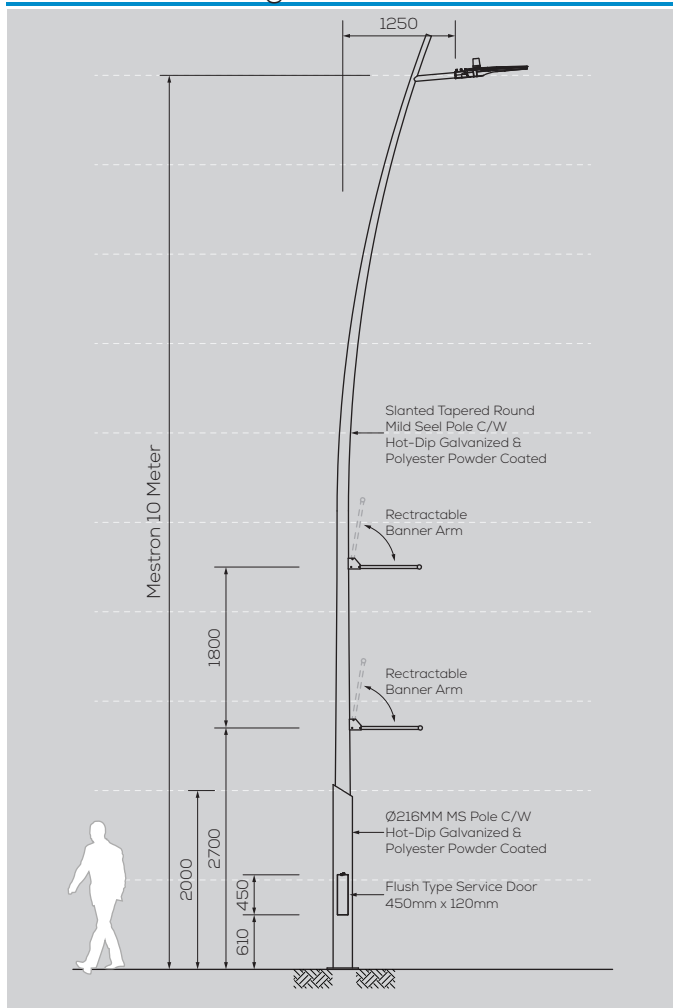

MES UB-007-10M-S/A

Option & Accessories

- Height from 6M ~ 12M
- Customize Design to suit Theme
- Custom Colour Finishing
- Flag Holder
- Retractable Banner Holder
- Fiberglass Service Door
- Anchor Bolts Base Cover

General Drawing - 2D

Footing Details