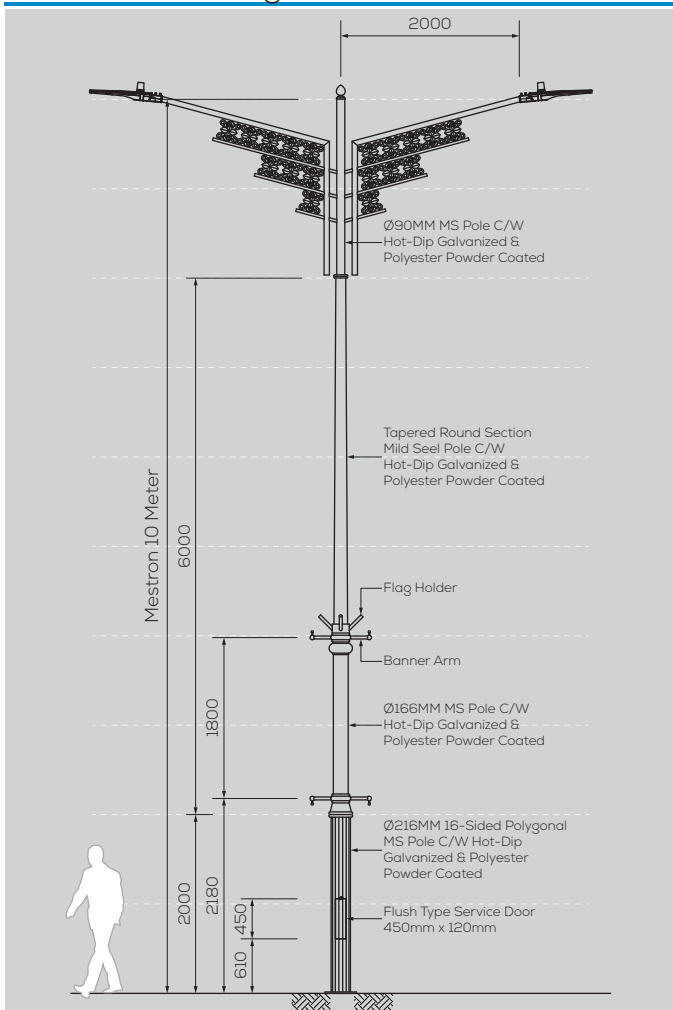

**MES** MJ-102-10M-D/A

Option & Accessories

- Height from 6M ~ 12M
- Customize Design to suit Theme
- Custom Colour Finishing
- Flag Holder
- Retractable Banner Holder
- Fiberglass Service Door
- Anchor Bolts Base Cover

General Drawing - 2D

Footing Details