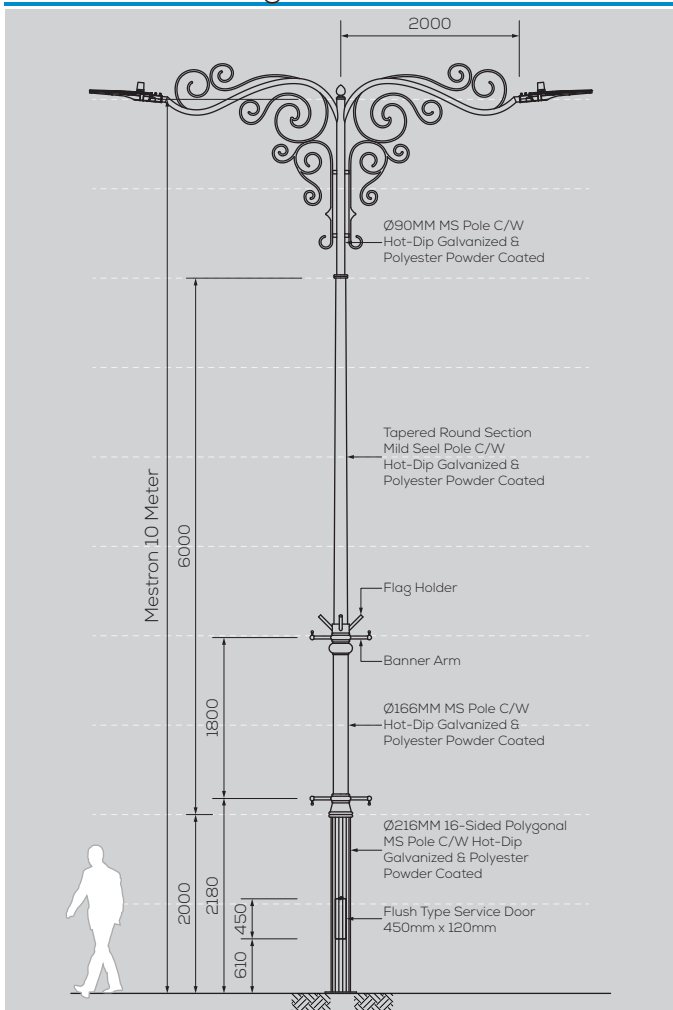

MES MJ-108-10M-D/A

Option & Accessories

- Height from 6M ~ 12M
- Customize Design to suit Theme
- Custom Colour Finishing
- Flag Holder
- Retractable Banner Holder
- Fiberglass Service Door
- Anchor Bolts Base Cover

General Drawing - 2D

Footing Details