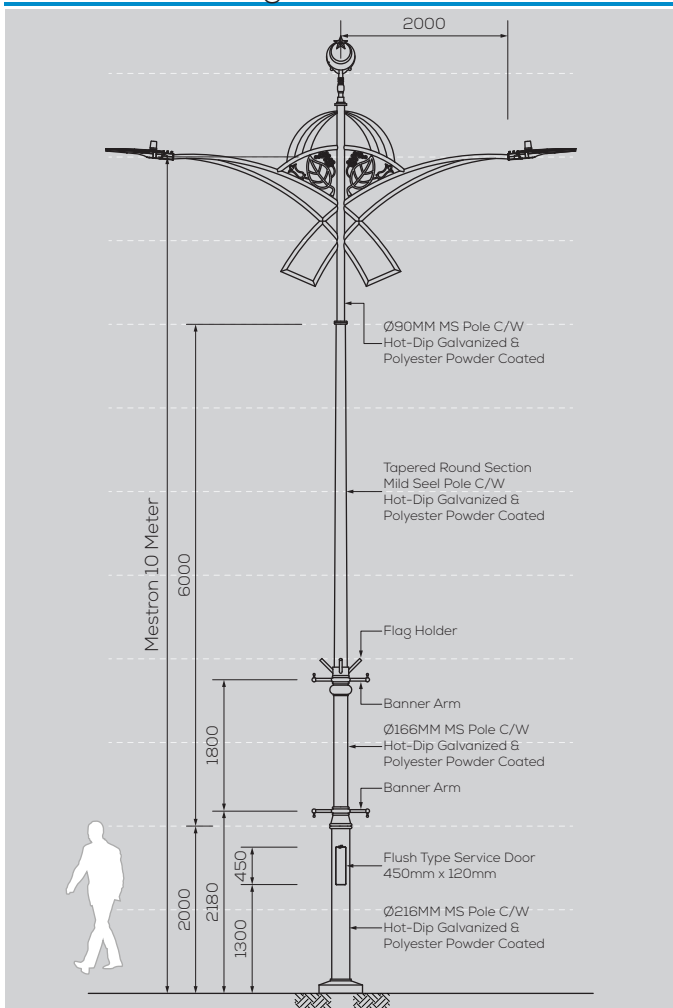

**MES MJ-007-10M-D/A**

Option & Accessories

- Height from 6M ~ 12M
- Customize Design to suit Theme
- Custom Colour Finishing
- Flag Holder
- Retractable Banner Holder
- Fiberglass Service Door
- Anchor Bolts Base Cover

General Drawing - 2D

Footing Details