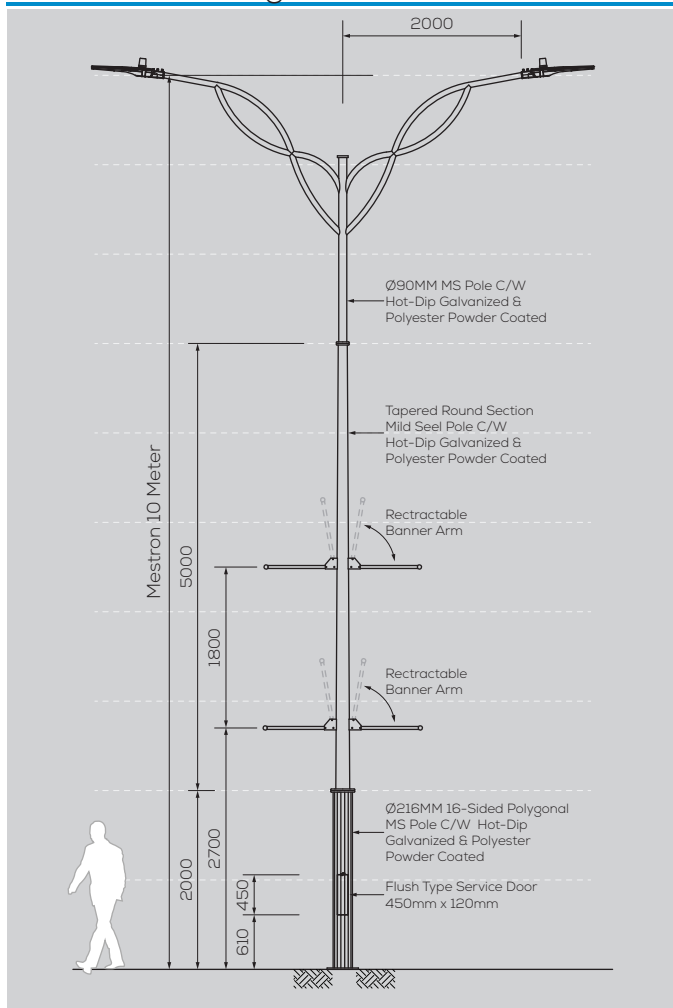

## DECORATIVE LIGHTING POLE SERIES

### Option & Accessories

- Height from 6M ~ 12M
- Customize Design to suit Theme
- Custom Colour Finishing
- Flag Holder
- Retractable Banner Holder
- Fiberglass Service Door
- Anchor Bolts Base Cover

### General Drawing - 2D