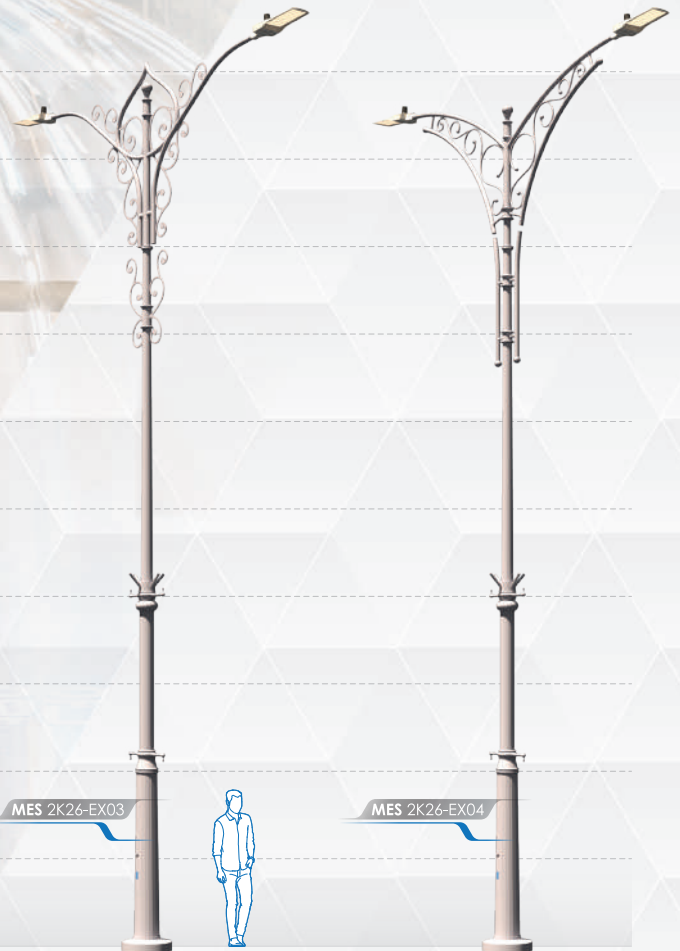

DECORATIVE LIGHTING POLE

by Mestron®

new model

EXCLUSIVE SERIES

MESTRON's Decorative Lighting Pole is more than just a light source — it's a way to add charm and style to outdoor spaces. Designed to be both functional and attractive, these poles brighten streets, parks, and walkways while enhancing the look and feel of the area.

OPTION & ACCESSORIES

- Height from 6M ~ 12M
- Customize design to suit theme
- Custom color finishing
- Flag holder
- Retractable banner holder
- Fiberglass sevice door
- Anchor bolts base cover

Product Application

Applicable for public/private roads, highways, residential areas, pedestrian walkways, and others.

Color Options

Standard

Black
RAL7075

Optional Color

Dark Grey
RAL7043

Light Grey
RAL7045

Silver
RAL9006