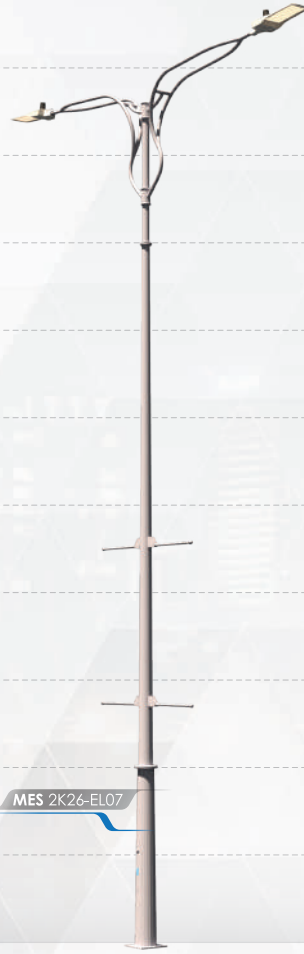

# DECORATIVE LIGHTING POLE

by Mestron®

**PRODUCT** LIST

**ELEGANT** Lighting Pole Series

p27-30

**EXCLUSIVE** Lighting Pole Series

p31-34

## ELEGANT SERIES

MESTRON's Decorative Lighting Pole is more than just a light source — it's a way to add charm and style to outdoor spaces. Designed to be both functional and attractive, these poles brighten streets, parks, and walkways while enhancing the look and feel of the area.

## OPTION & ACCESSORIES

- Height from 6M ~ 12M
- Customize design to suit theme
- Custom color finishing
- Flag holder
- Retractable banner holder
- Fiberglass sevice door
- Anchor bolts base cover

### Color Options

Standard

Black  
RAL7075

Optional Color

Dark Grey  
RAL7043

Light Grey  
RAL7045

Silver  
RAL9006

*new  
model*