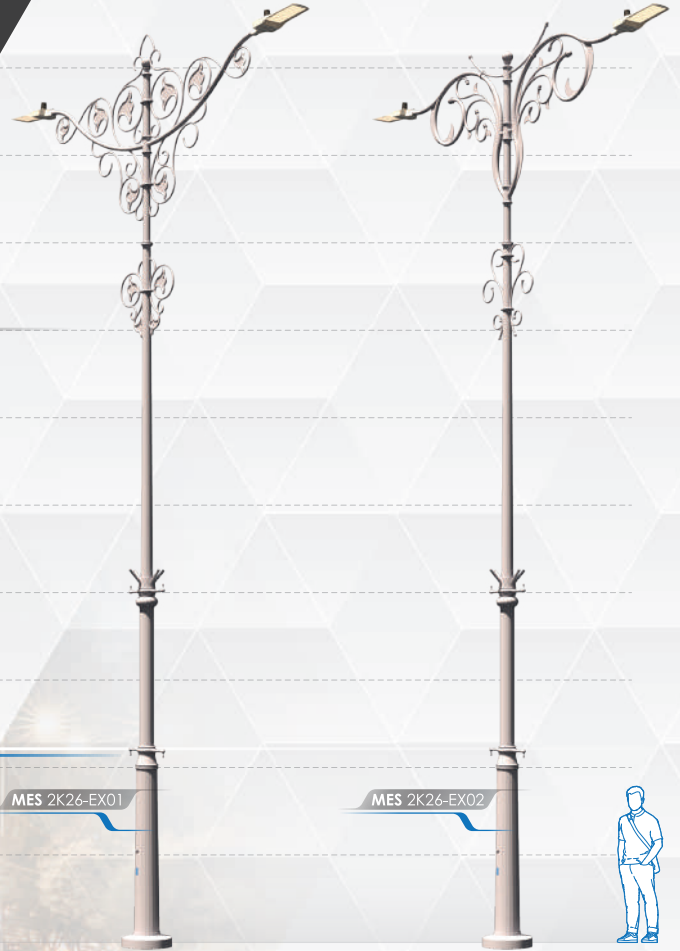

DECORATIVE LIGHTING POLE

by Mestron®

new model

EXCLUSIVE SERIES

MESTRON's Decorative Lighting Pole is more than just a light source — it's a way to add charm and style to outdoor spaces. Designed to be both functional and attractive, these poles brighten streets, parks, and walkways while enhancing the look and feel of the area.

OPTION & ACCESSORIES

- Height from 6M ~ 12M
- Customize design to suit theme
- Custom color finishing
- Flag holder
- Retractable banner holder
- Fiberglass sevice door
- Anchor bolts base cover

Product Application

Applicable for public/private roads, highways, residential areas, pedestrian walkways, and others.

Color Options

Standard

Black
RAL7075

Optional Color

Dark Grey
RAL7043

Light Grey
RAL7045

Silver
RAL9006