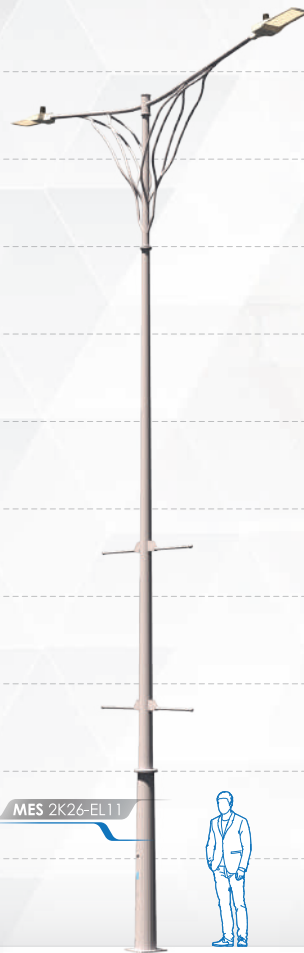

# DECORATIVE LIGHTING POLE

by Mestron®

**PRODUCT** LIST

**ELEGANT** Lighting Pole Series

p27-30

**EXCLUSIVE** Lighting Pole Series

p31-34

## ELEGANT SERIES

MESTRON's Decorative Lighting Pole is more than just a light source — it's a way to add charm and style to outdoor spaces. Designed to be both functional and attractive, these poles brighten streets, parks, and walkways while enhancing the look and feel of the area.

## OPTION & ACCESSORIES

- Height from 6M ~ 12M
- Customize design to suit theme
- Custom color finishing
- Flag holder
- Retractable banner holder
- Fiberglass sevice door
- Anchor bolts base cover

# DECORATIVE LIGHTING POLE

by Mestron®

MES UB-129

MES UB-130

MES UB-131

MES UB-132

MES UB-133

MES UB-134