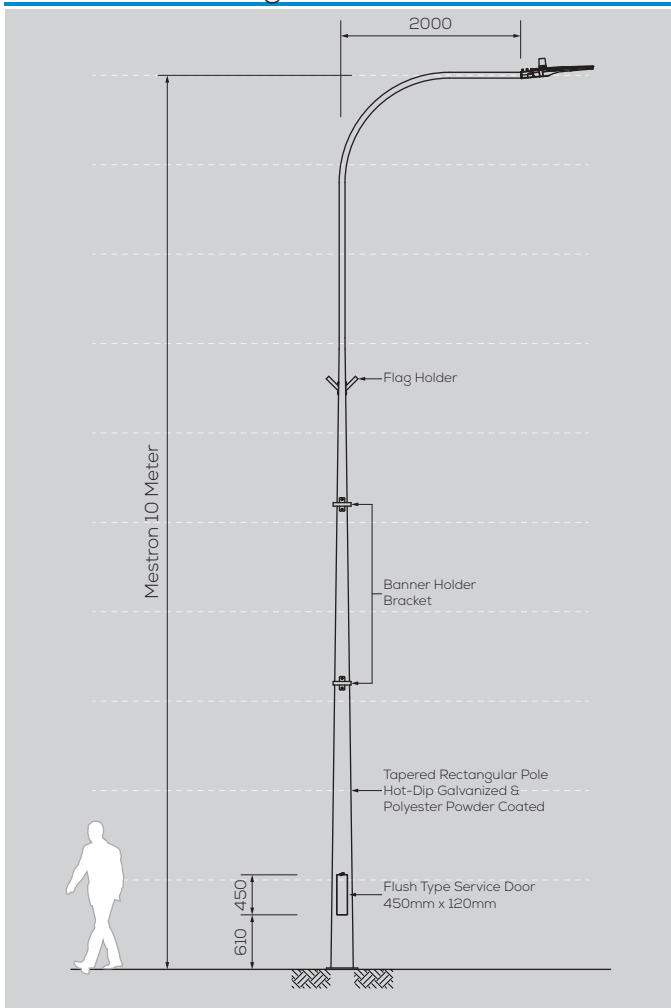

**MES** UB-119-10M-D/A

Option & Accessories

- Height from 6M ~ 12M
- Customize Design to suit Theme
- Custom Colour Finishing
- Flag Holder
- Retractable Banner Holder
- Fiberglass Service Door
- Anchor Bolts Base Cover

General Drawing - 2D

Footing Details