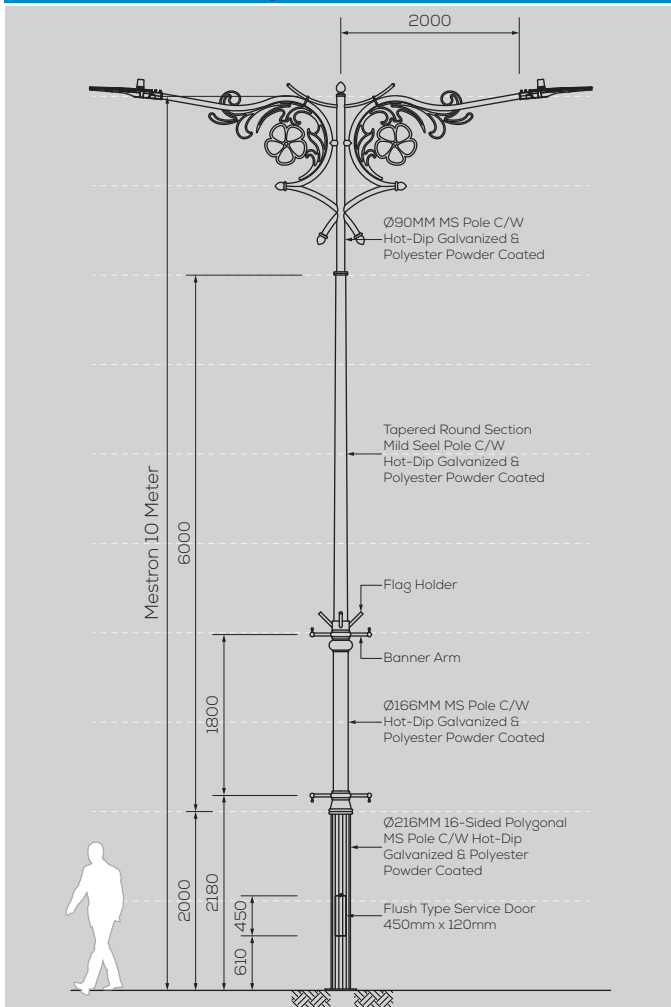

MES MJ-105-10M-D/A

Option & Accessories

- Height from 6M ~ 12M
- Customize Design to suit Theme
- Custom Colour Finishing
- Flag Holder
- Retractable Banner Holder
- Fiberglass Service Door
- Anchor Bolts Base Cover

General Drawing - 2D

Footing Details