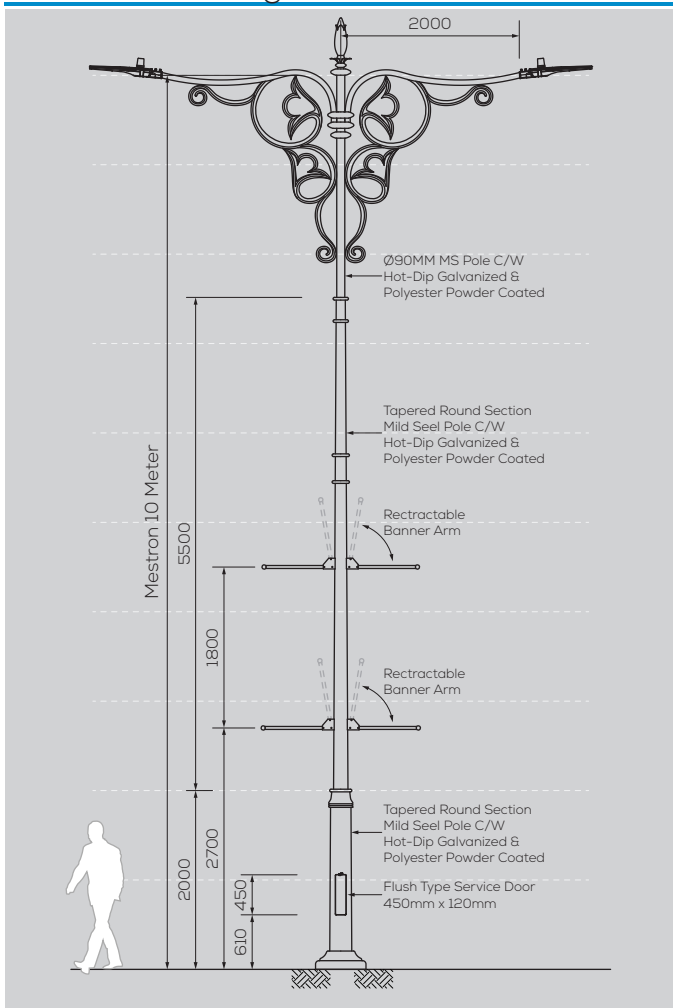

**MES MJ-002-10M-D/A**

Option & Accessories

- Height from 6M ~ 12M
- Customize Design to suit Theme
- Custom Colour Finishing
- Flag Holder
- Retractable Banner Holder
- Fiberglass Service Door
- Anchor Bolts Base Cover

General Drawing - 2D

Footings Details