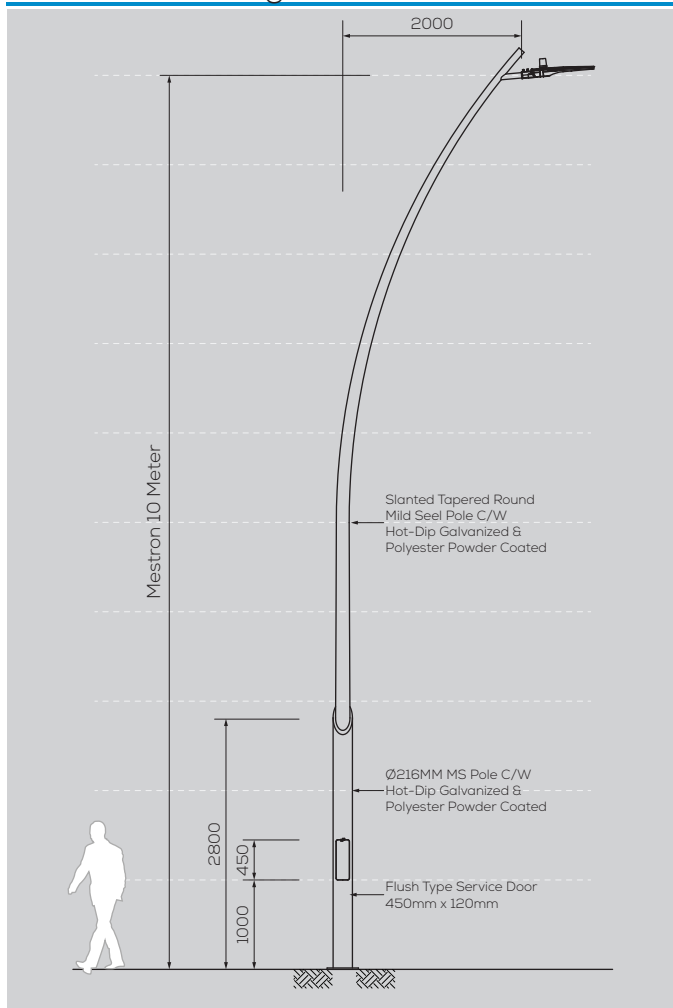

MES UB-118-10M-S/A

Option & Accessories

- Height from 6M ~ 12M
- Customize Design to suit Theme
- Custom Colour Finishing
- Flag Holder
- Retractable Banner Holder
- Fiberglass Service Door
- Anchor Bolts Base Cover

General Drawing - 2D

Footing Details