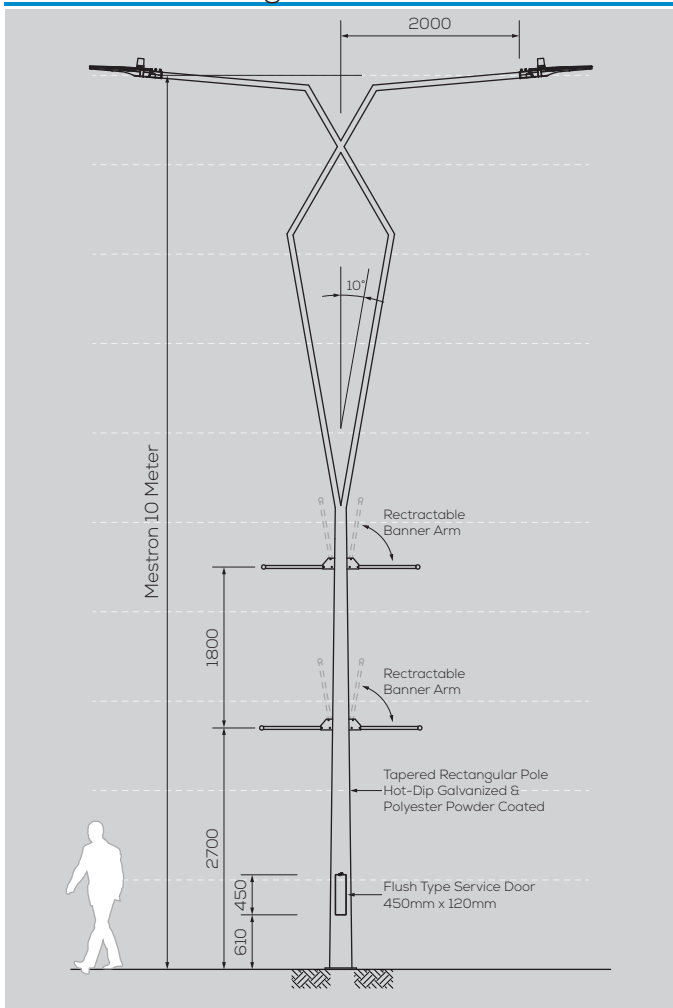

MES UB-121-10M-D/A

Option & Accessories

- Height from 6M ~ 12M
- Customize Design to suit Theme
- Custom Colour Finishing
- Flag Holder
- Retractable Banner Holder
- Fiberglass Service Door
- Anchor Bolts Base Cover

General Drawing - 2D

Footing Details