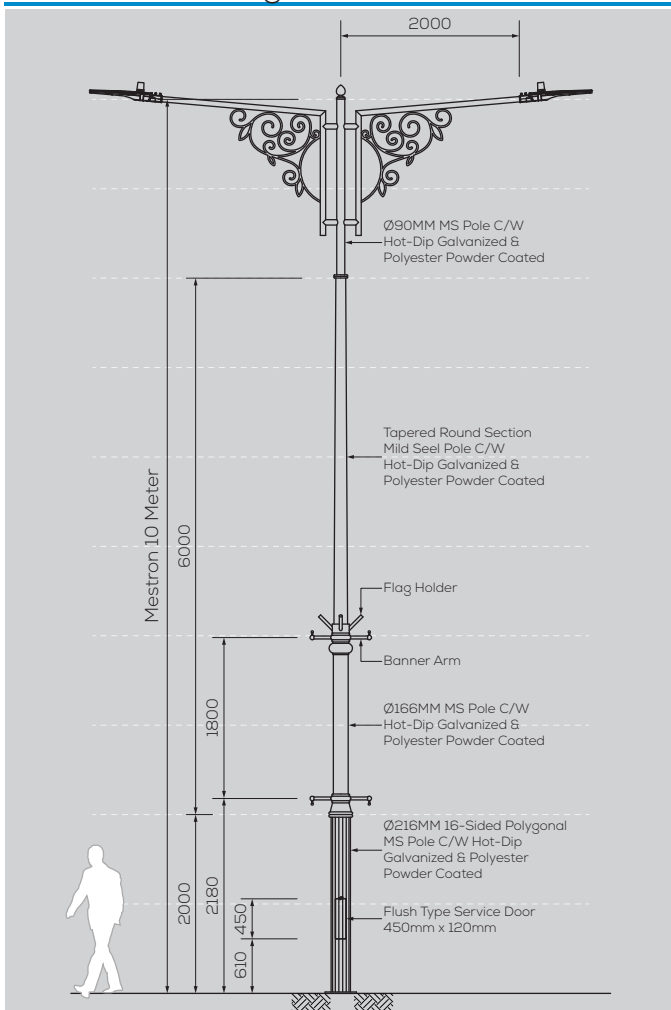

MES MJ-107-10M-D/A

Option & Accessories

- Height from 6M ~ 12M
- Customize Design to suit Theme
- Custom Colour Finishing
- Flag Holder
- Retractable Banner Holder
- Fiberglass Service Door
- Anchor Bolts Base Cover

General Drawing - 2D

Footing Details