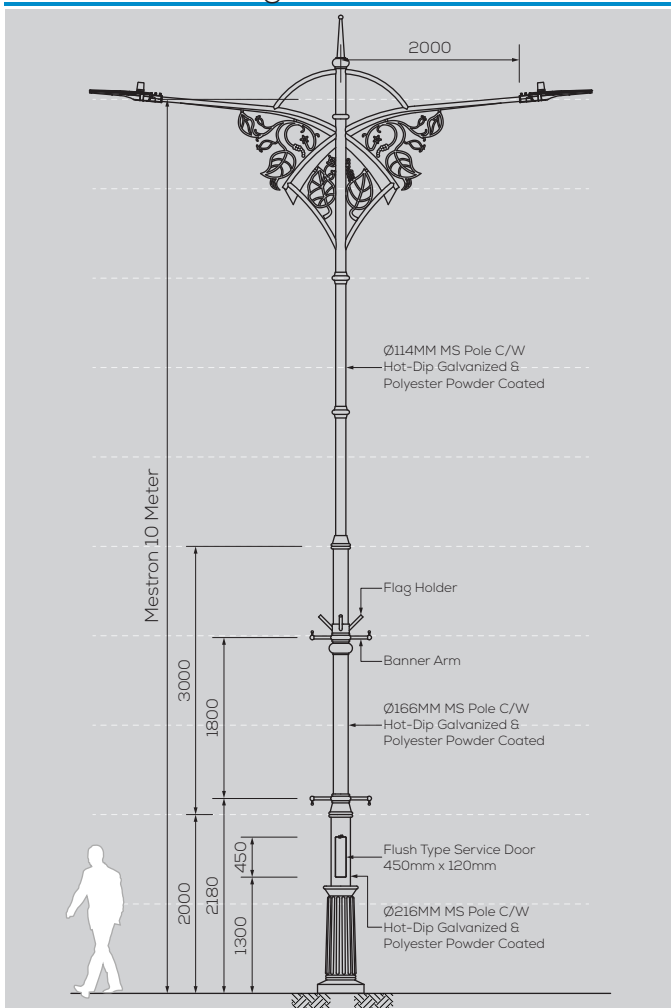

**MES** MJ-001-10M-D/A

Option & Accessories

- Height from 6M ~ 12M
- Customize Design to suit Theme
- Custom Colour Finishing
- Flag Holder
- Retractable Banner Holder
- Fiberglass Service Door
- Anchor Bolts Base Cover

General Drawing - 2D

Footing Details