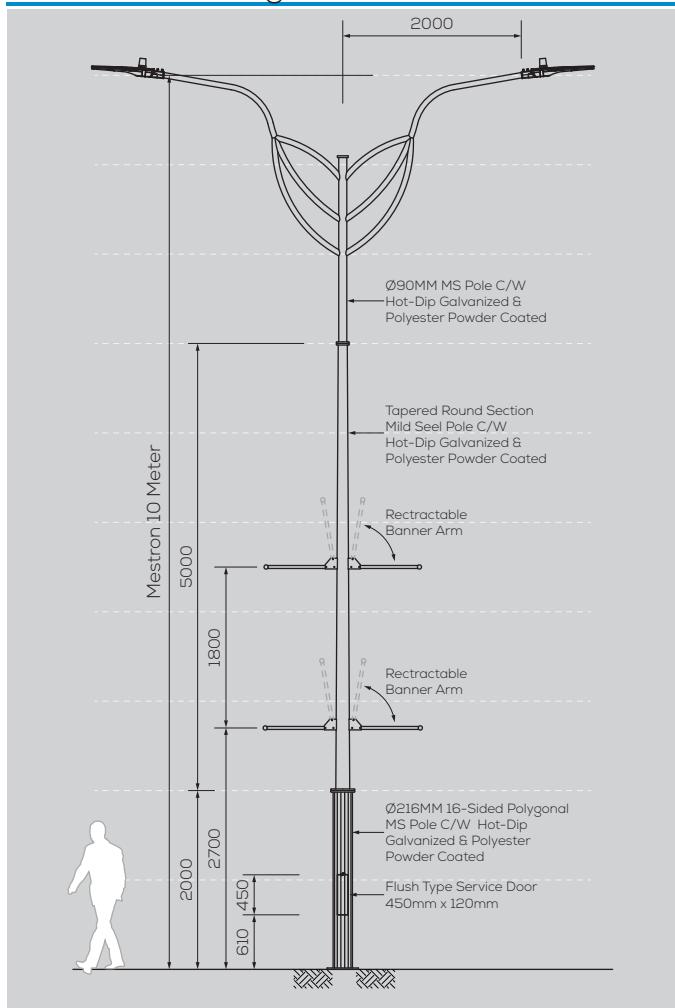

## DECORATIVE LIGHTING POLE SERIES

### Option & Accessories

- Height from 6M ~ 12M
- Customize Design to suit Theme
- Custom Colour Finishing
- Flag Holder
- Retractable Banner Holder
- Fiberglass Service Door
- Anchor Bolts Base Cover

### General Drawing - 2D