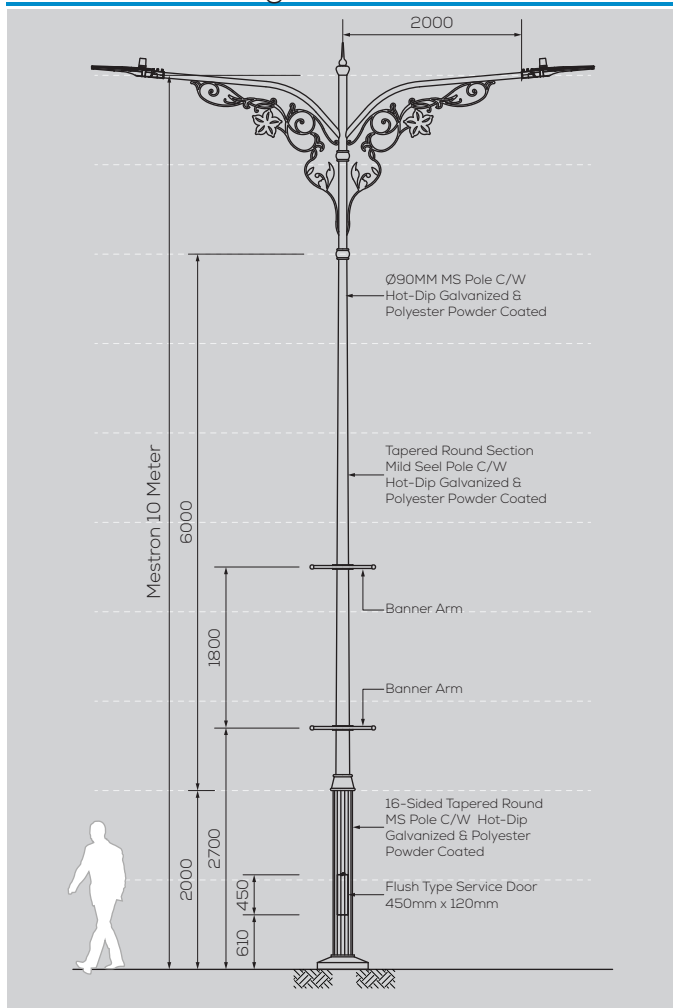

MES MJ-114-10M-D/A

Option & Accessories

- Height from 6M ~ 12M
- Customize Design to suit Theme
- Custom Colour Finishing
- Flag Holder
- Retractable Banner Holder
- Fiberglass Service Door
- Anchor Bolts Base Cover

General Drawing - 2D

Footing Details