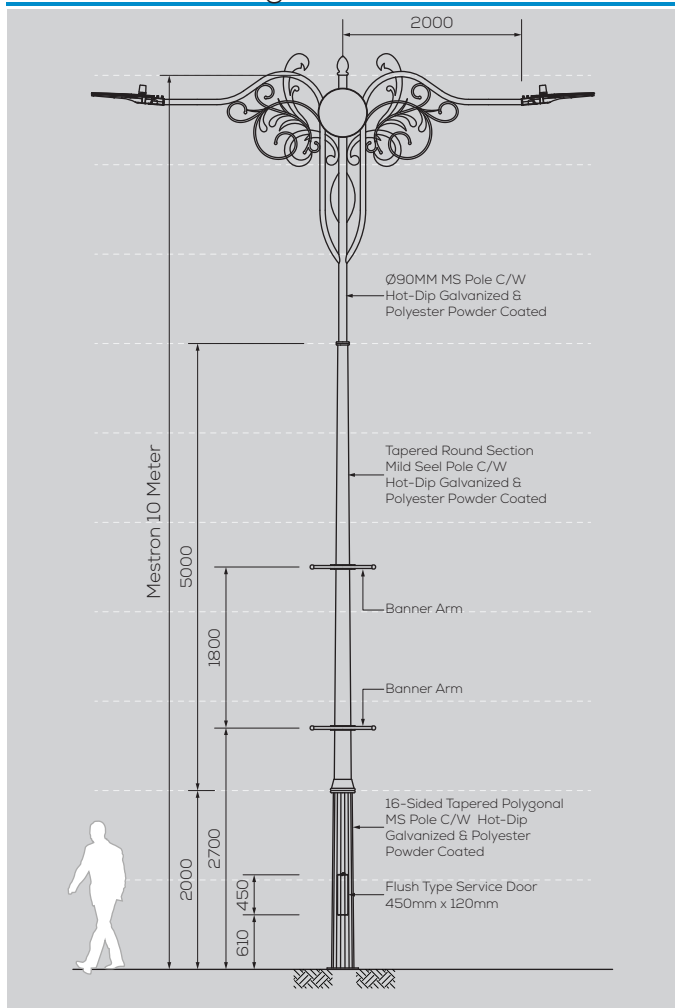

**MES MJ-110-10M-D/A**

Option & Accessories

- Height from 6M ~ 12M
- Customize Design to suit Theme
- Custom Colour Finishing
- Flag Holder
- Retractable Banner Holder
- Fiberglass Service Door
- Anchor Bolts Base Cover

General Drawing - 2D

Footings Details