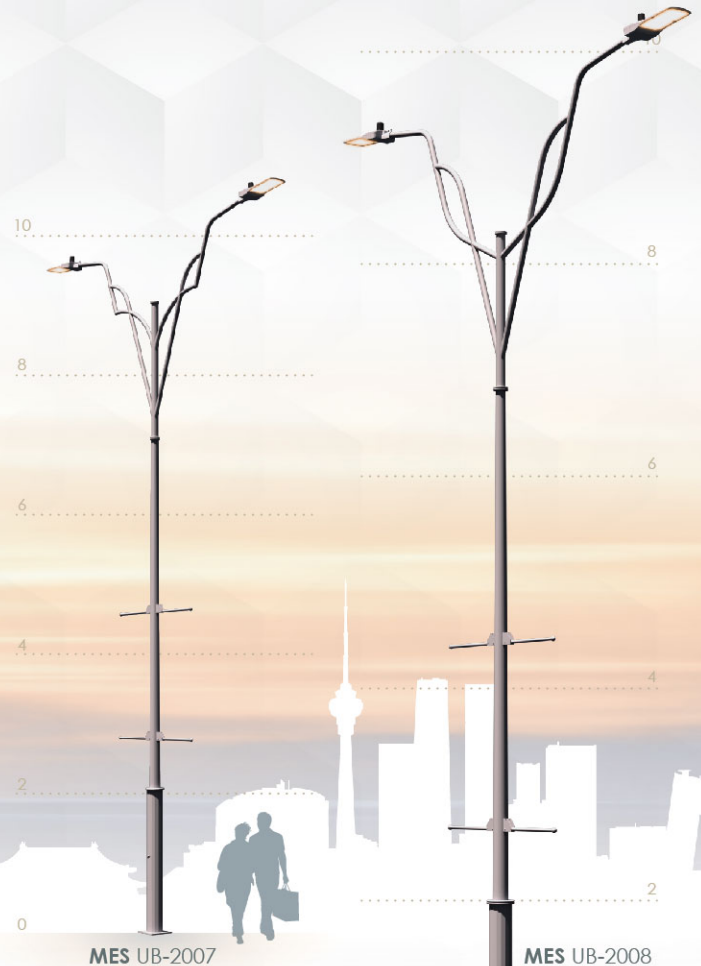

DECORATIVE LIGHTING POLE

by Mestron®

Option & Accessories

- Height from 6M ~ 12M
- Customize design to suit theme
- Custom color finishing
- Flag holder
- Retractable banner holder
- Fiberglass service door
- Anchor bolts base cover

Product Application

Applicable for public/private roads, highways, residential areas, pedestrian walkways, and others.

Standard Colors

MES UB-2007

MES UB-2008