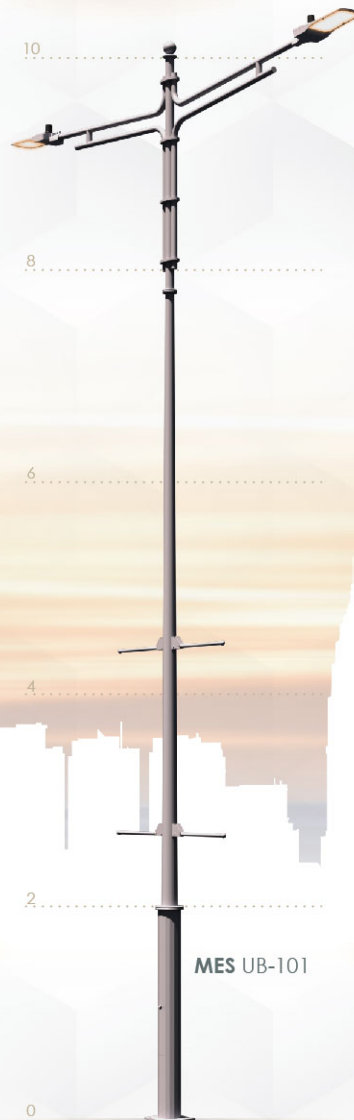

by Mestron®

Option & Accessories

- Height from 6M ~ 12M
- Customize design to suit theme
- Custom color finishing
- Flag holder
- Retractable banner holder
- Fiberglass service door
- Anchor bolts base cover

MES UB-101

MES UB-102

DECORATIVE LIGHTING POLE

by Mestron®

Option & Accessories

- Height from 6M ~ 12M
- Customize design to suit theme
- Custom color finishing
- Flag holder
- Retractable banner holder
- Fiberglass service door
- Anchor bolts base cover