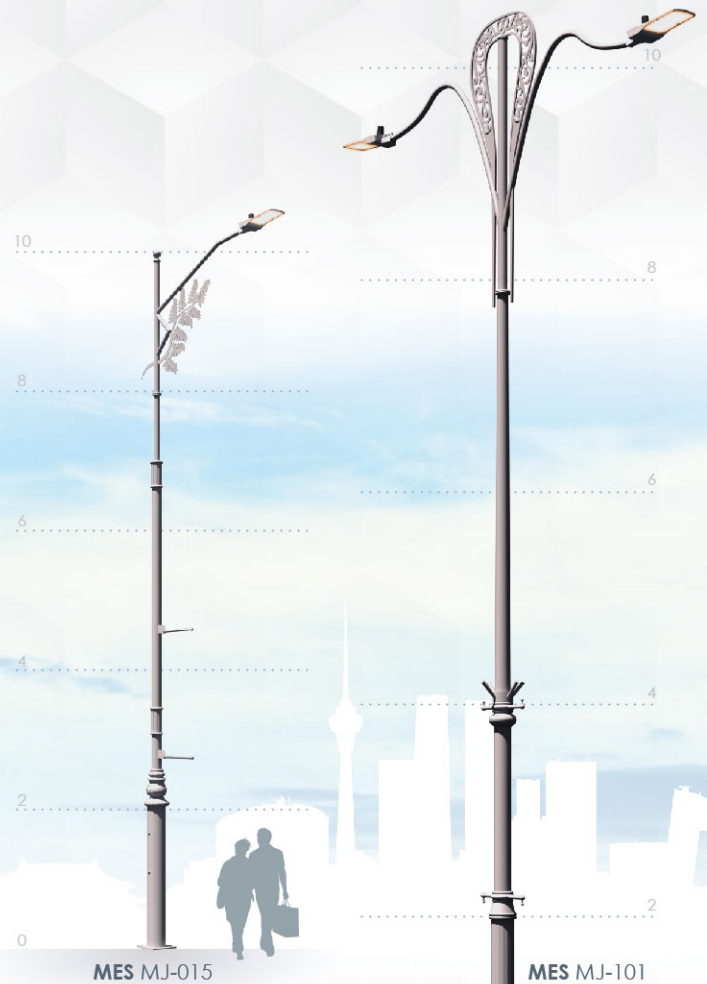

DECORATIVE LIGHTING POLE

by Mestron®

Option & Accessories

- Height from 6M ~ 12M
- Customize design to suit theme
- Custom color finishing
- Flag holder
- Retractable banner holder
- Fiberglass service door
- Anchor bolts base cover

Product Application

Applicable for public/private roads, highways, residential areas, pedestrian walkways, and others.

Standard Colors

MAJESTIC SERIES