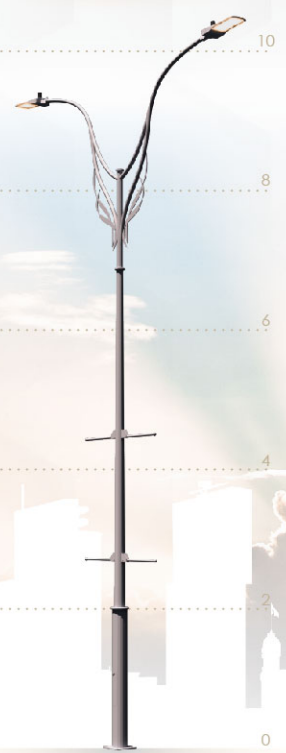

MES CP-124

CONTEMPORARY SERIES