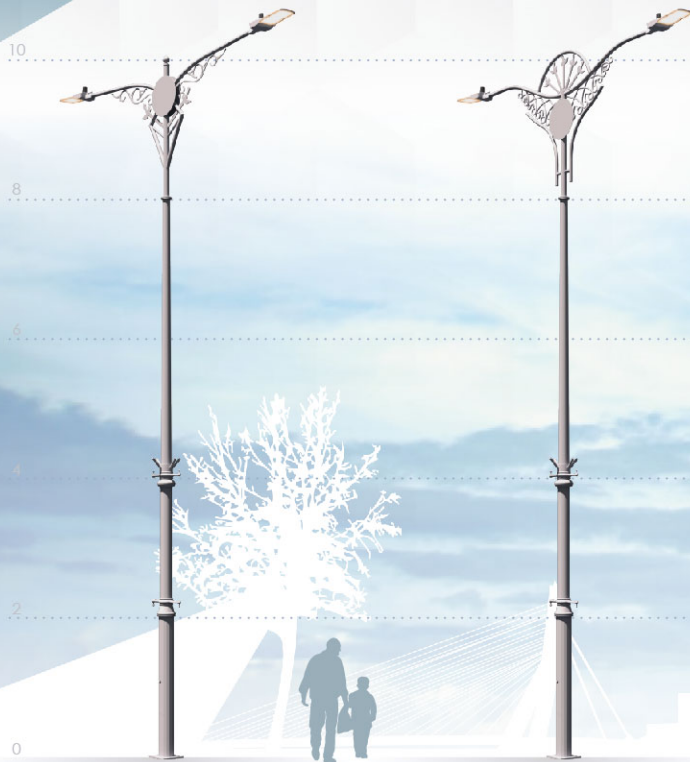

MES MJ-116

MES MJ-117

MAJESTIC SERIES