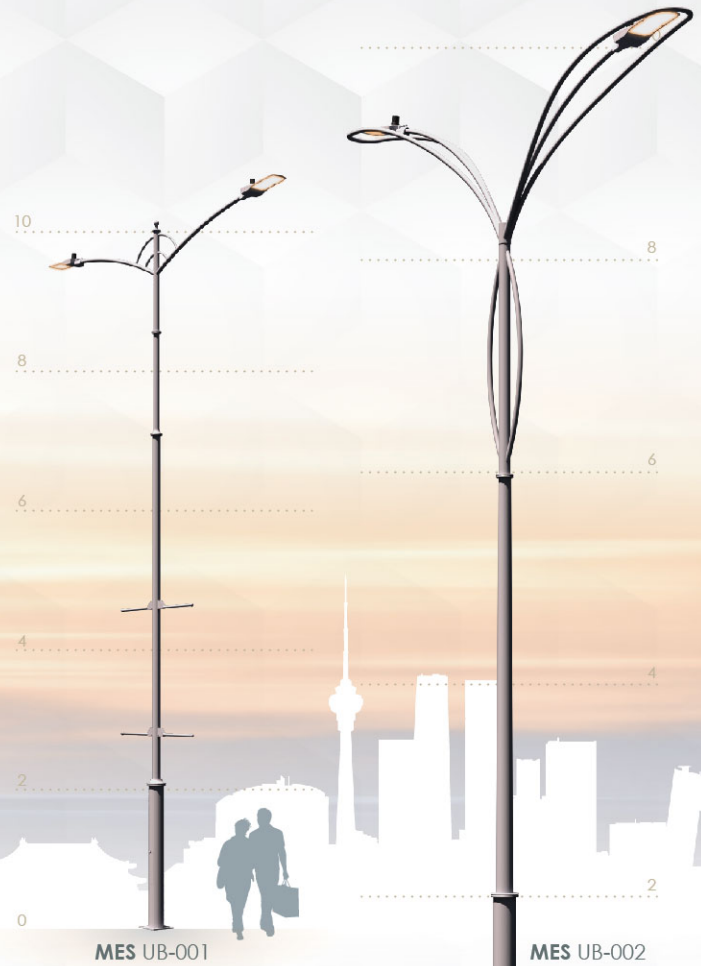

DECORATIVE LIGHTING POLE

by Mestron®

Option & Accessories

- Height from 6M ~ 12M
- Customize design to suit theme
- Custom color finishing
- Flag holder
- Retractable banner holder
- Fiberglass service door
- Anchor bolts base cover

Product Application

Applicable for public/private roads, highways, residential areas, pedestrian walkways, and others.

Standard Colors