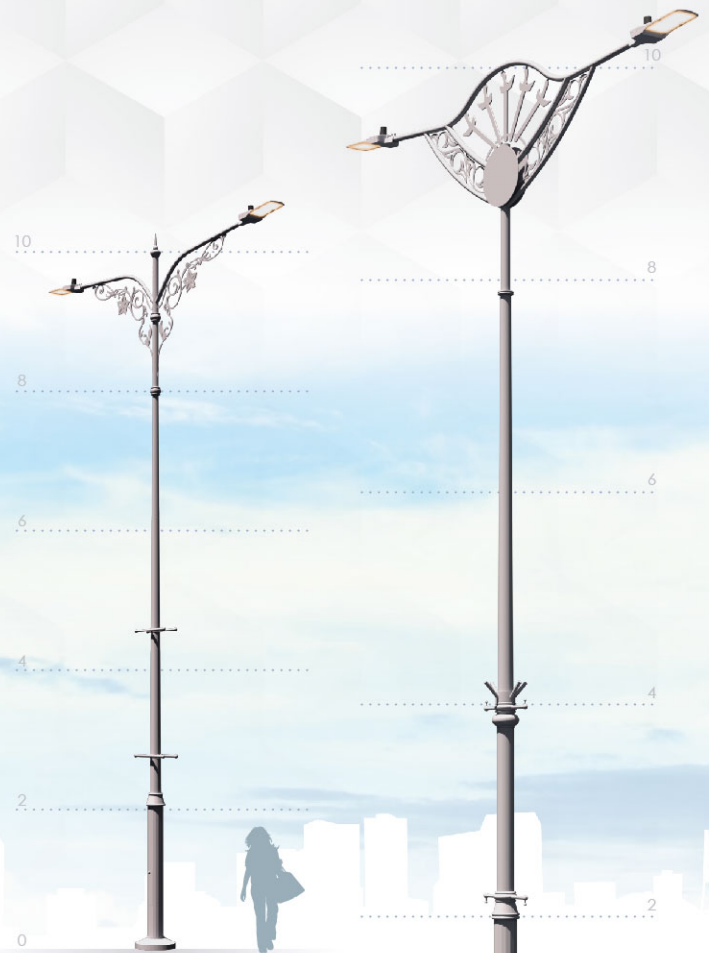

DECORATIVE LIGHTING POLE

by Mestron®

Option & Accessories

- Height from 6M ~ 12M
- Customize design to suit theme
- Custom color finishing
- Flag holder
- Retractable banner holder
- Fiberglass sevice door
- Anchor bolts base cover

Product Application

Applicable for public/private roads, highways, residential areas, pedestrian walkways, and others.

Standard Colors

MES MJ-114

MES MJ-115