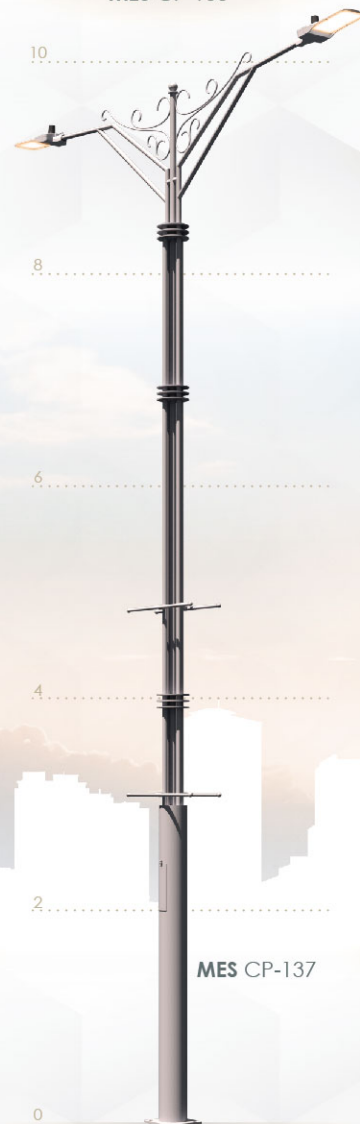

DECORATIVE LIGHTING POLE

by Mestron®

Option & Accessories

- Height from 6M ~ 12M
- Customize design to suit theme
- Custom color finishing
- Flag holder
- Retractable banner holder
- Fiberglass service door
- Anchor bolts base cover

Product Application

Applicable for public/private roads, highways, residential areas, pedestrian walkways, and others.

Standard Colors

MES CP-137

CONTEMPORARY SERIES