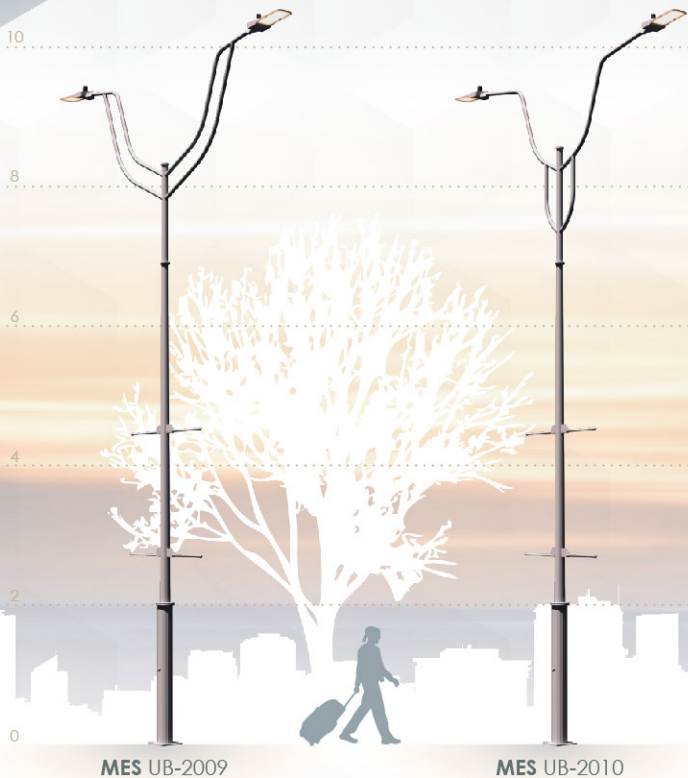

MES UB-2009

MES UB-2010

URBAN SERIES