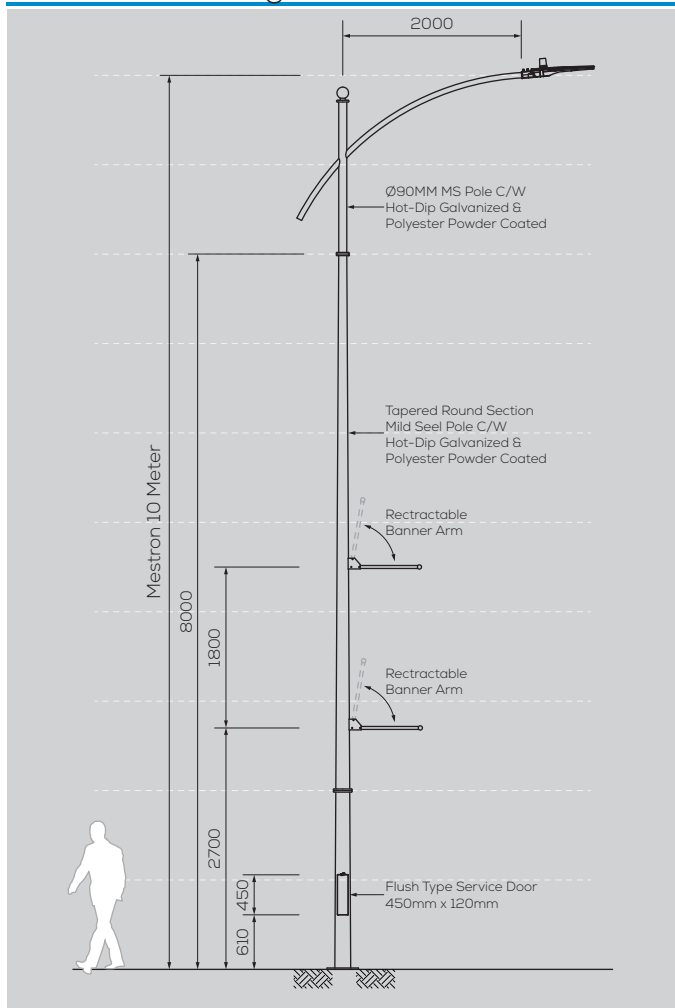

MES UB-010-10M-S/A

Option & Accessories

- Height from 6M ~ 12M
- Customize Design to suit Theme
- Custom Colour Finishing
- Flag Holder
- Retractable Banner Holder
- Fiberglass Service Door
- Anchor Bolts Base Cover

General Drawing - 2D

Footings Details