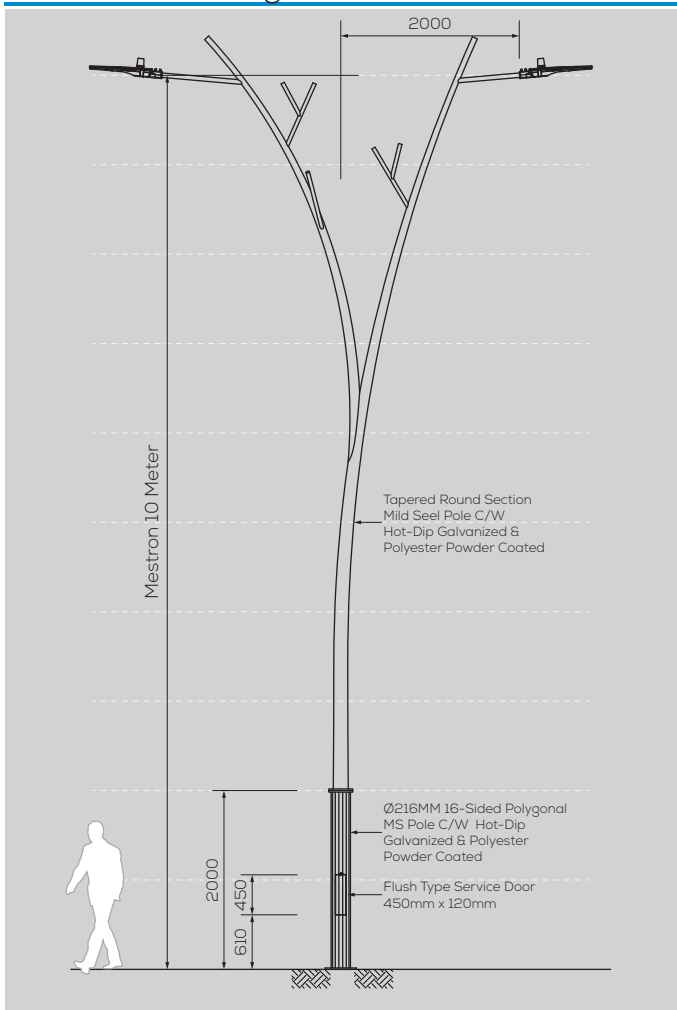

MES UB-113-10M-D/A

Option & Accessories

- Height from 6M ~ 12M
- Customize Design to suit Theme
- Custom Colour Finishing
- Flag Holder
- Retractable Banner Holder
- Fiberglass Service Door
- Anchor Bolts Base Cover

General Drawing - 2D

Footing Details