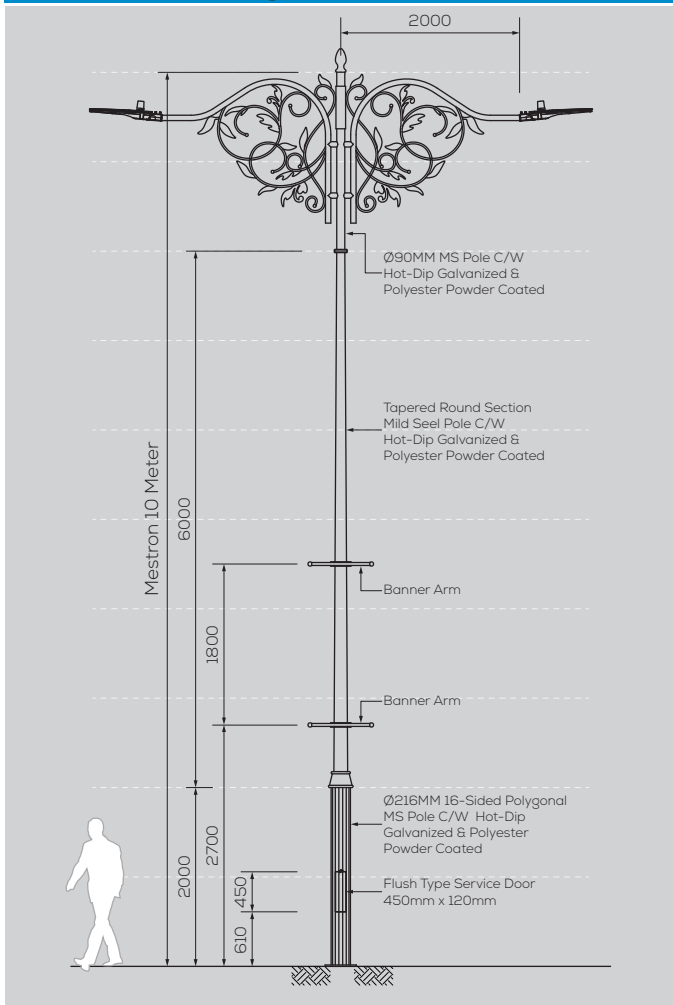

MES MJ-008-10M-D/A

Option & Accessories

- Height from 6M ~ 12M
- Customize Design to suit Theme
- Custom Colour Finishing
- Flag Holder
- Retractable Banner Holder
- Fiberglass Service Door
- Anchor Bolts Base Cover

General Drawing - 2D

Footing Details