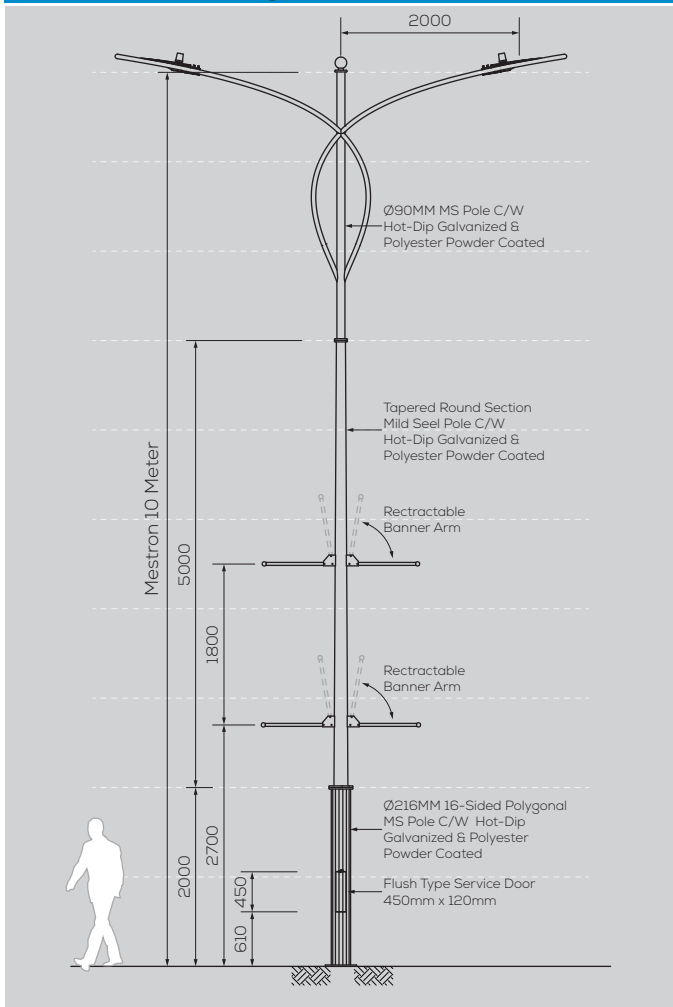

MES UB-112-10M-D/A

Option & Accessories

- Height from 6M ~ 12M
- Customize Design to suit Theme
- Custom Colour Finishing
- Flag Holder
- Retractable Banner Holder
- Fiberglass Service Door
- Anchor Bolts Base Cover

General Drawing - 2D

Footing Details