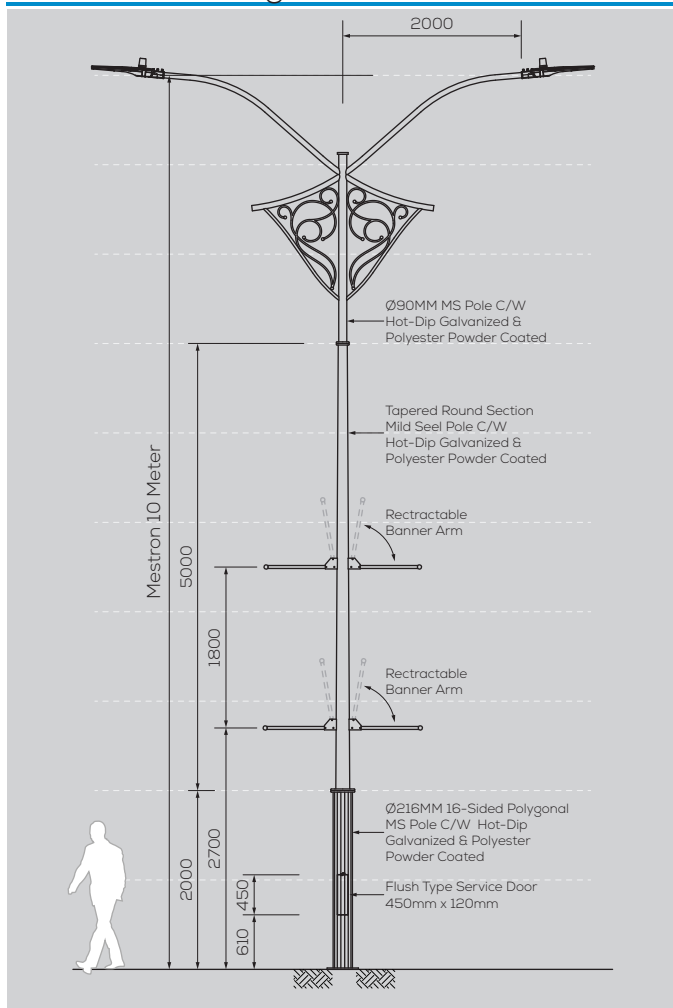

## DECORATIVE LIGHTING POLE SERIES

## MES CP-136-10M-D/A

### Option & Accessories

- Height from 6M ~ 12M
- Customize Design to suit Theme
- Custom Colour Finishing
- Flag Holder
- Retractable Banner Holder
- Fiberglass Service Door
- Anchor Bolts Base Cover

### General Drawing - 2D