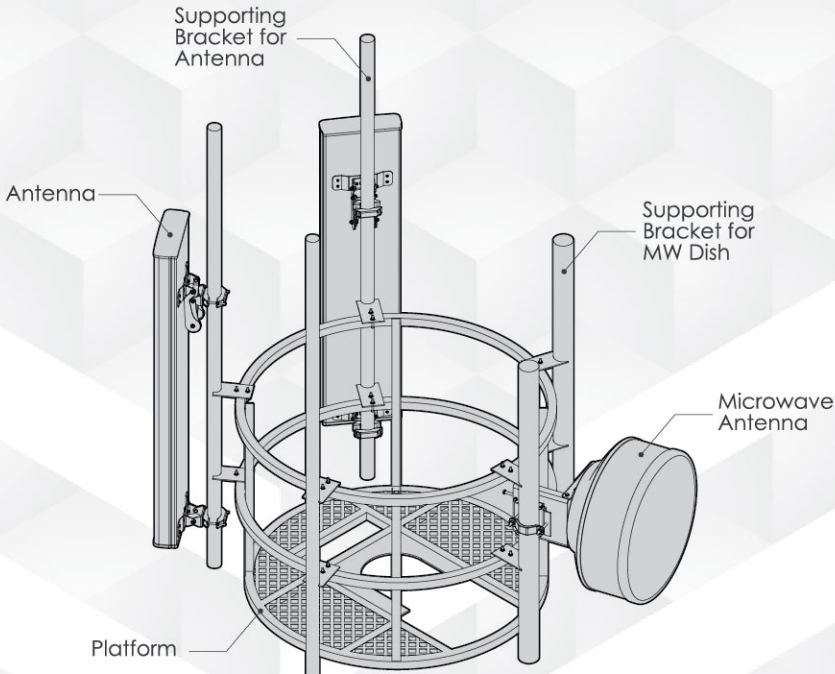

CAMOUFLAGED TELECOMMUNICATION MONOPOLE
- Artificial Branches & Leaves, Flange Joint

18000 - 45000mm Nominal Height

Platform - 3D Isometric View

Artificial Branches & Leaves