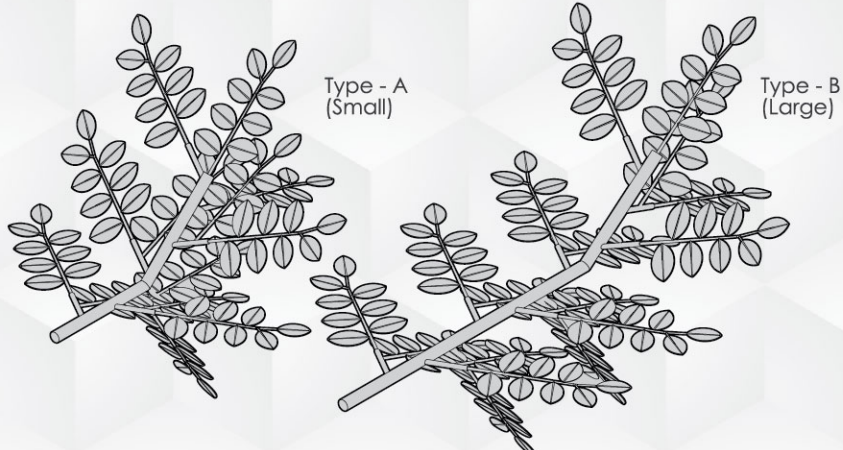

CAMOUFLAGED TELECOMMUNICATION MONOPOLE
- Artificial Branches & Leaves, Flange Joint

18000 - 45000mm Nominal Height

Platform - 3D Isometric View

Artificial Branches & Leaves