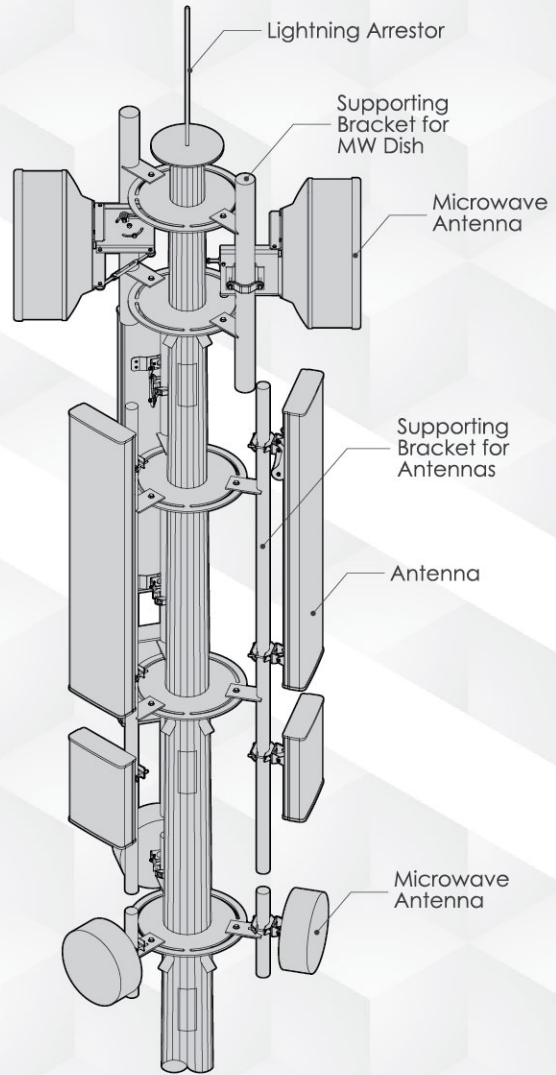

SMART TELECOMMUNICATION MONOPOLE - Telescopic Joint

Mounting Brackets - 3D Isometric View

Base Cabinet - 3D Isometric View