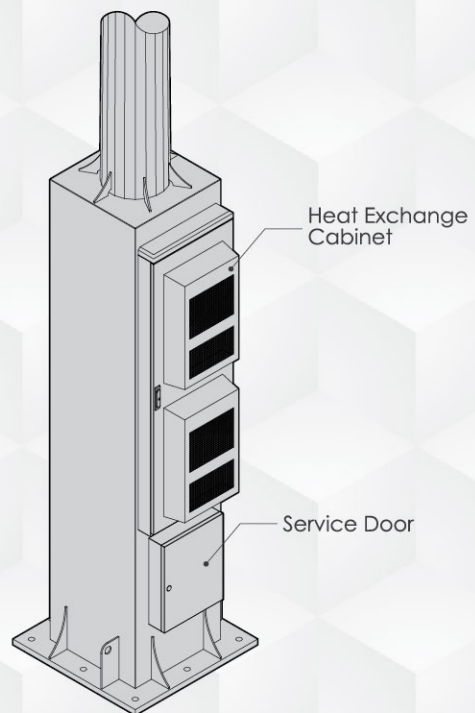

SMART TELECOMMUNICATION MONOPOLE - Telescopic Joint

Mounting Brackets - 3D Isometric View

Base Cabinet - 3D Isometric View