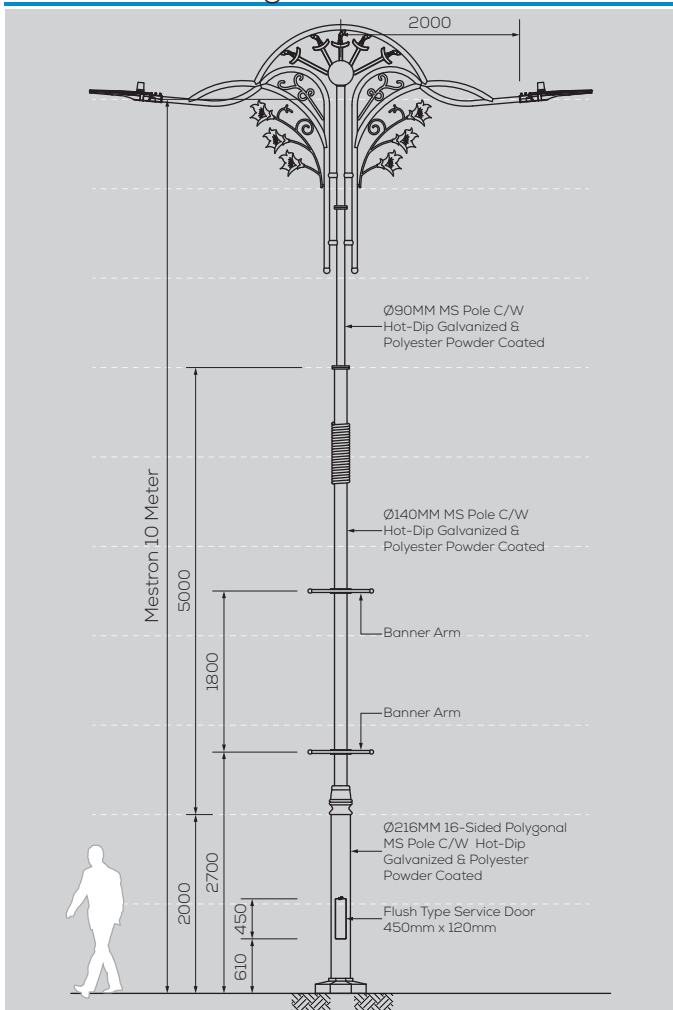

MES MJ-010-10M-D/A

Option & Accessories

- Height from 6M ~ 12M
- Customize Design to suit Theme
- Custom Colour Finishing
- Flag Holder
- Retractable Banner Holder
- Fiberglass Service Door
- Anchor Bolts Base Cover

General Drawing - 2D

Footing Details