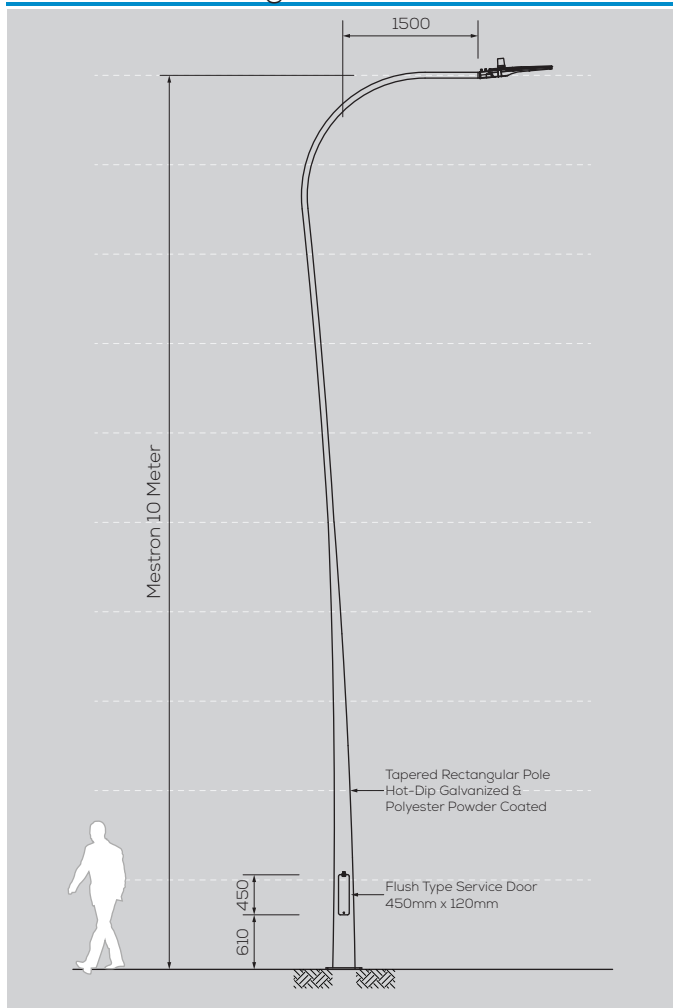

MESTRON

DECORATIVE LIGHTING POLE SERIES

URBAN

MES UB-129-10M-D/A

Option & Accessories

- Height from 6M ~ 12M
- Customize Design to suit Theme
- Custom Colour Finishing
- Flag Holder
- Retractable Banner Holder
- Fiberglass Service Door
- Anchor Bolts Base Cover

General Drawing - 2D

Footing Details