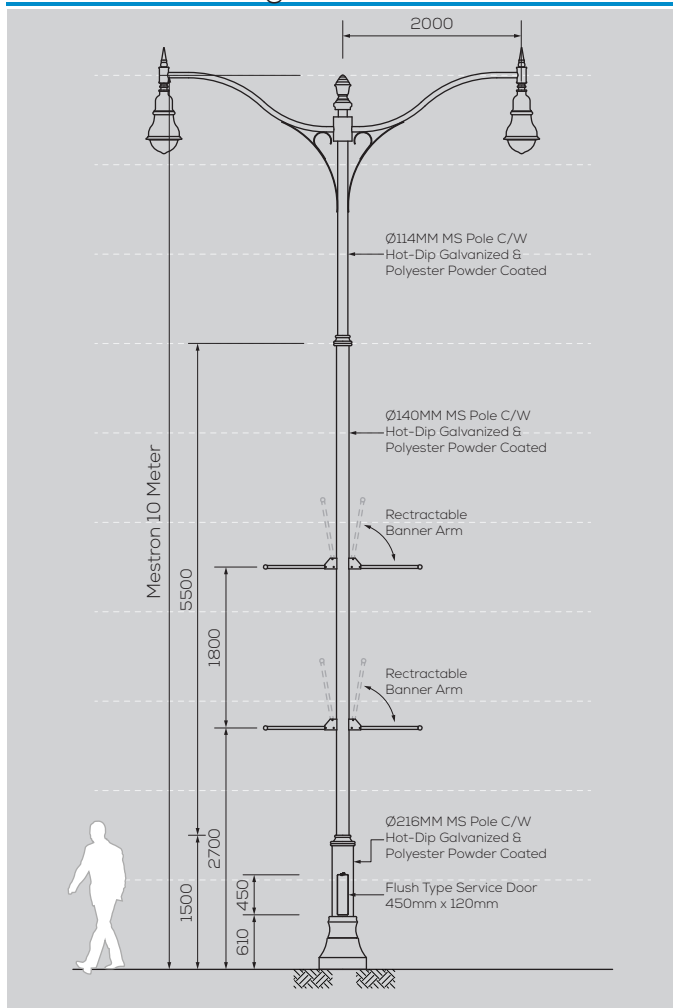

MES MJ-013-10M-D/A

Option & Accessories

- Height from 6M ~ 12M
- Customize Design to suit Theme
- Custom Colour Finishing
- Flag Holder
- Retractable Banner Holder
- Fiberglass Service Door
- Anchor Bolts Base Cover

General Drawing - 2D

Footing Details