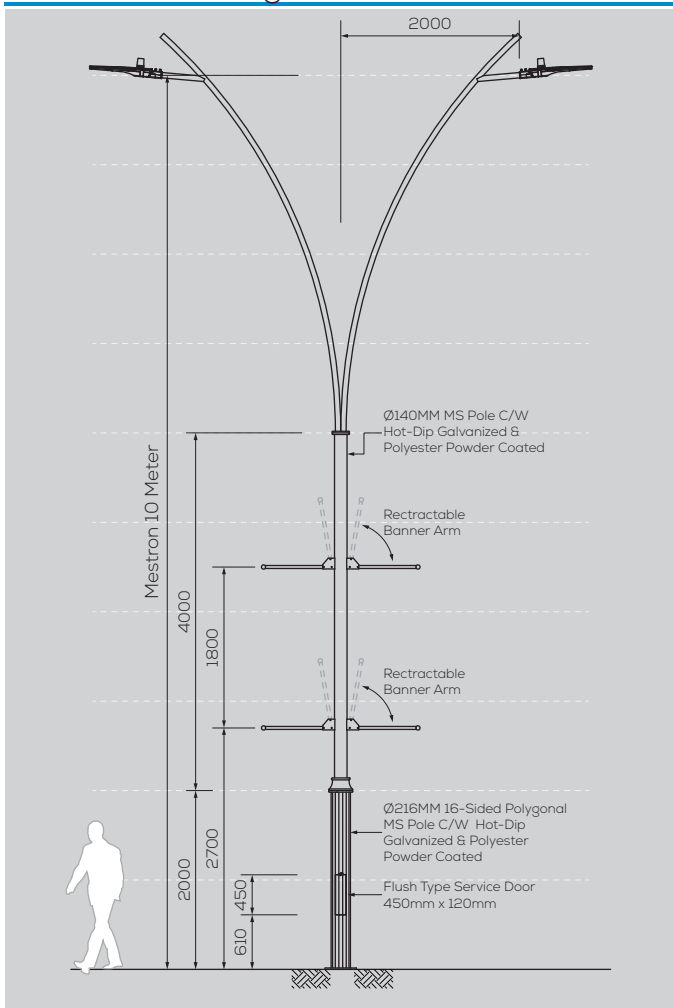

MES UB-104-10M-D/A

Option & Accessories

- Height from 6M ~ 12M
- Customize Design to suit Theme
- Custom Colour Finishing
- Flag Holder
- Retractable Banner Holder
- Fiberglass Service Door
- Anchor Bolts Base Cover

General Drawing - 2D

Footing Details