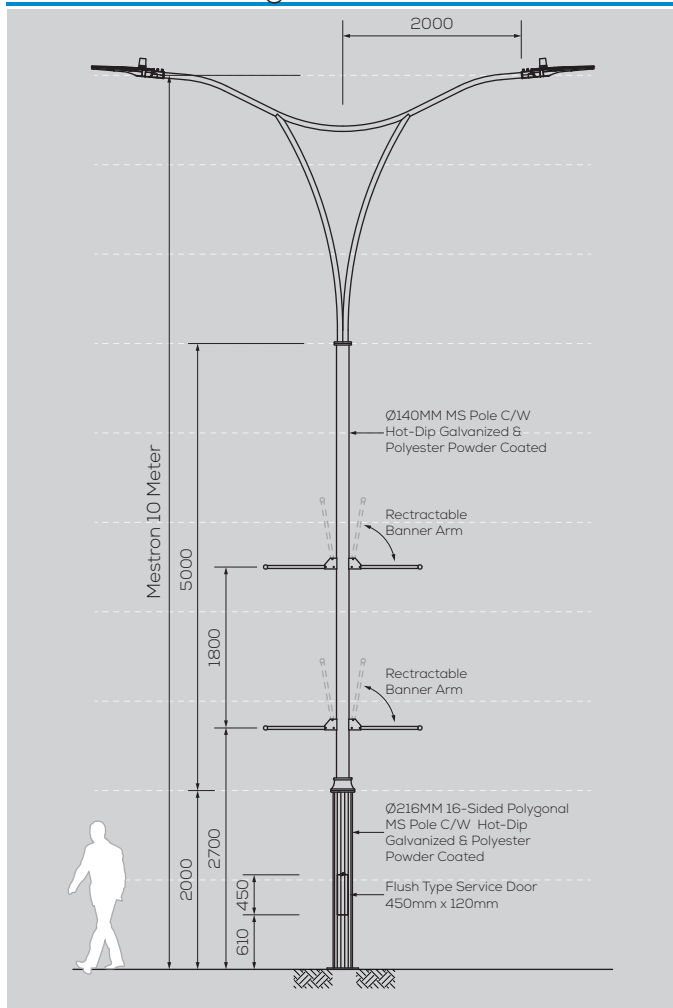

MES UB-107-10M-D/A

Option & Accessories

- Height from 6M ~ 12M
- Customize Design to suit Theme
- Custom Colour Finishing
- Flag Holder
- Retractable Banner Holder
- Fiberglass Service Door
- Anchor Bolts Base Cover

General Drawing - 2D

Footing Details