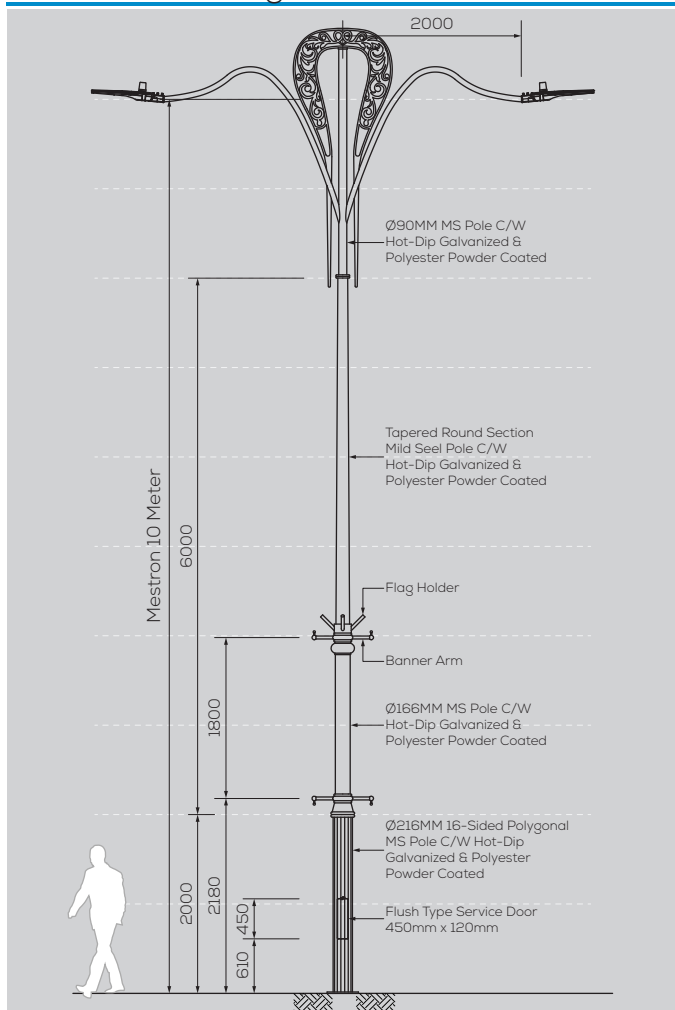

**MES MJ-101-10M-D/A**

Option & Accessories

- Height from 6M ~ 12M
- Customize Design to suit Theme
- Custom Colour Finishing
- Flag Holder
- Retractable Banner Holder
- Fiberglass Service Door
- Anchor Bolts Base Cover

General Drawing - 2D

Footing Details