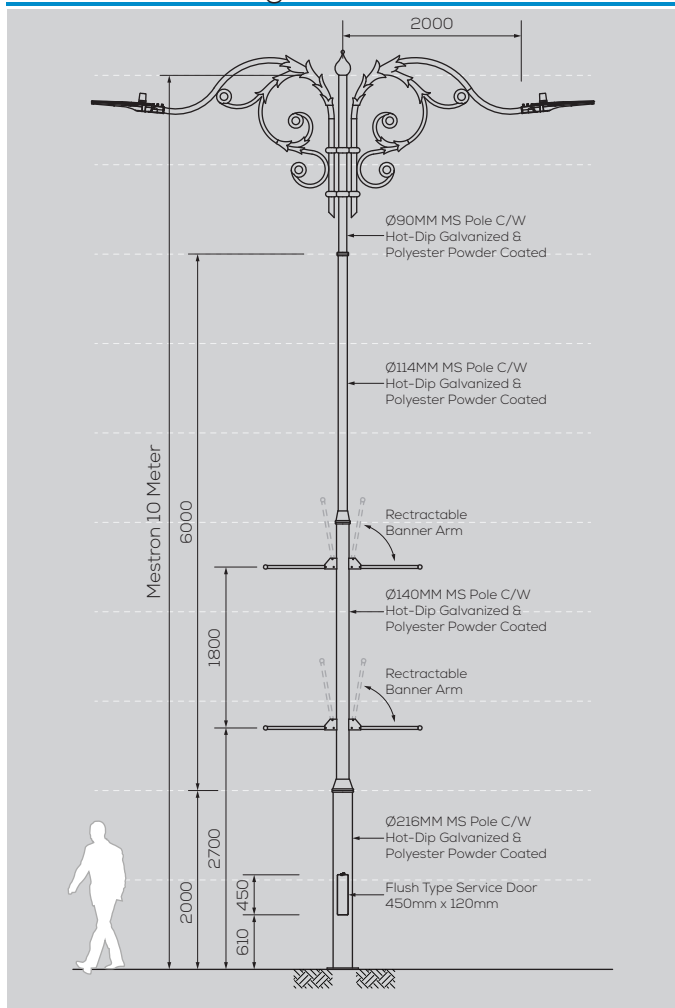

MES MJ-014-10M-D/A

Option & Accessories

- Height from 6M ~ 12M
- Customize Design to suit Theme
- Custom Colour Finishing
- Flag Holder
- Retractable Banner Holder
- Fiberglass Service Door
- Anchor Bolts Base Cover

General Drawing - 2D

Footing Details