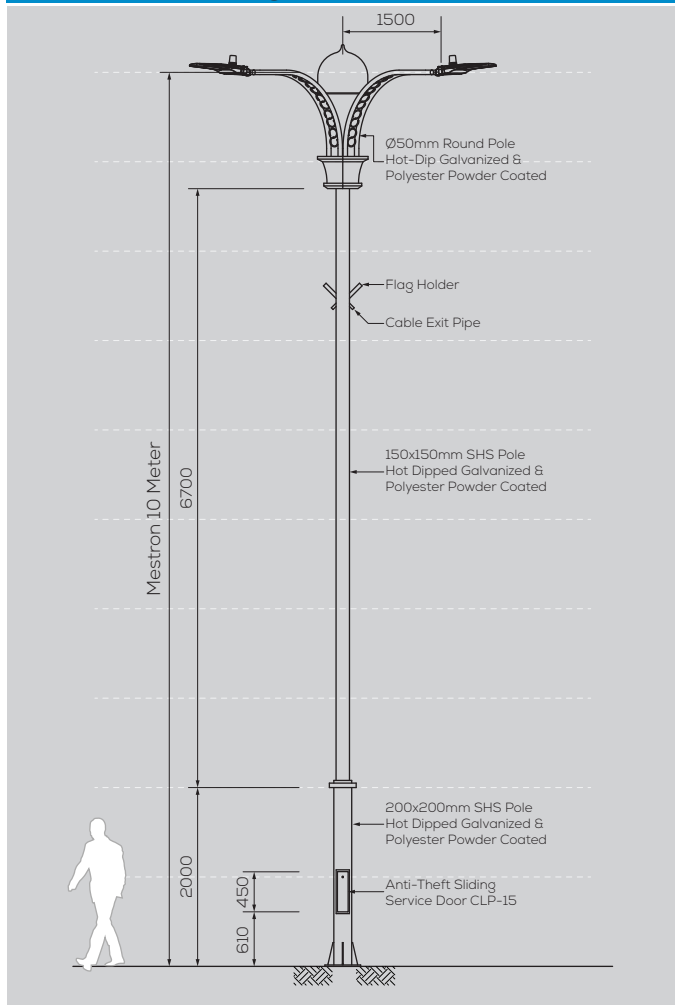

MES MJ-113-10M-Q/A

Option & Accessories

- Height from 6M ~ 12M
- Customize Design to suit Theme
- Custom Colour Finishing
- Flag Holder
- Retractable Banner Holder
- Fiberglass Service Door
- Anchor Bolts Base Cover

General Drawing - 2D

Footing Details