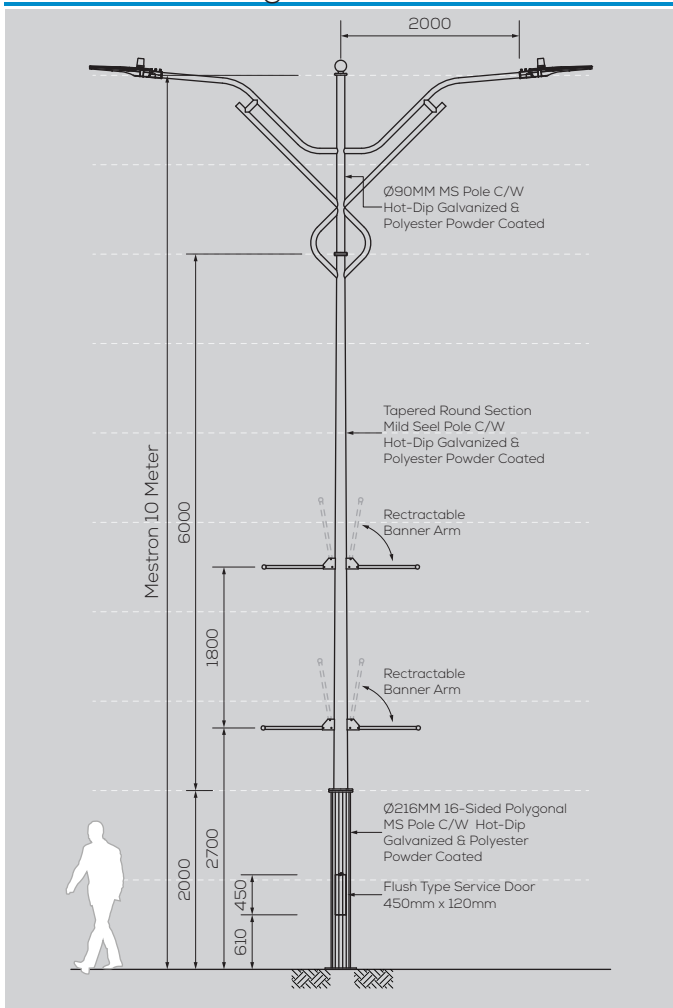

**MES UB-102-10M-D/A**

Option & Accessories

- Height from 6M ~ 12M
- Customize Design to suit Theme
- Custom Colour Finishing
- Flag Holder
- Retractable Banner Holder
- Fiberglass Service Door
- Anchor Bolts Base Cover

General Drawing - 2D

Footing Details