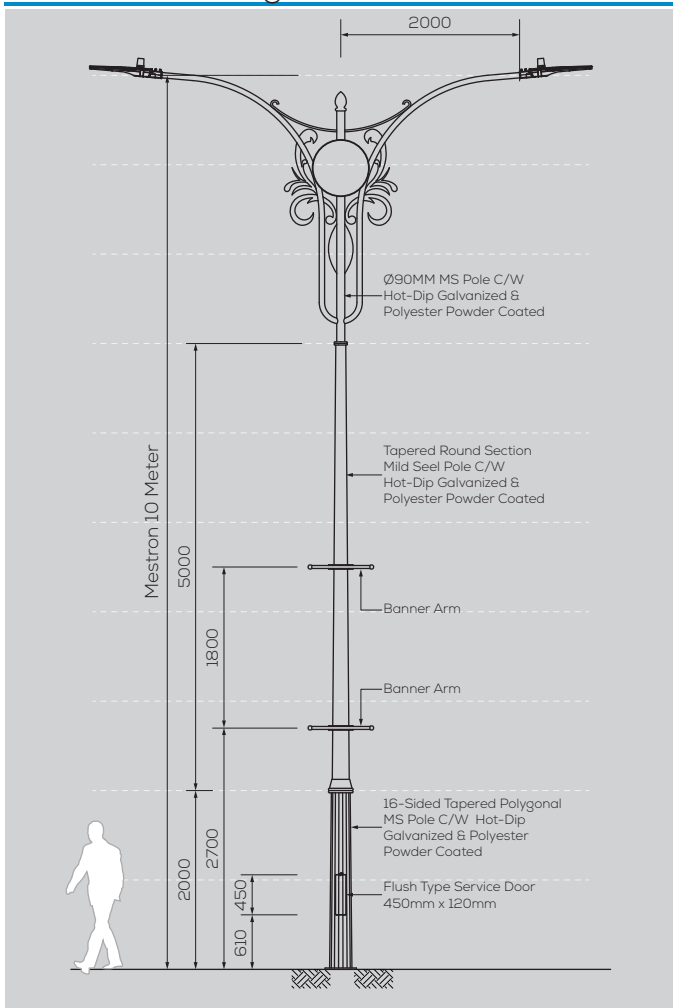

MES MJ-109-10M-D/A

Option & Accessories

- Height from 6M ~ 12M
- Customize Design to suit Theme
- Custom Colour Finishing
- Flag Holder
- Retractable Banner Holder
- Fiberglass Service Door
- Anchor Bolts Base Cover

General Drawing - 2D

Footing Details