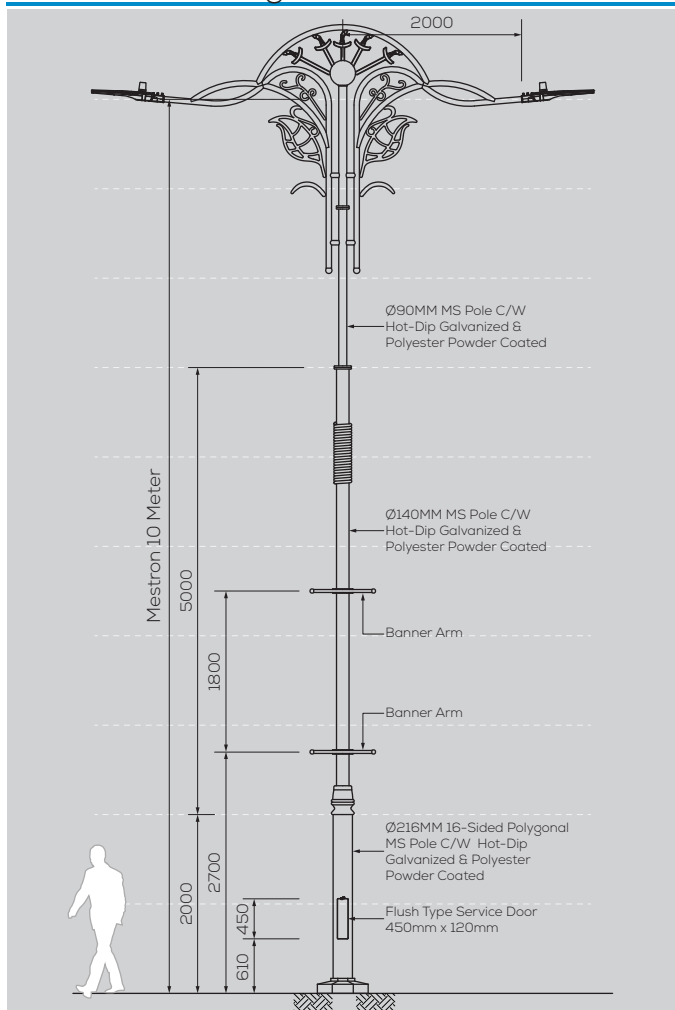

MES MJ-009-10M-D/A

Option & Accessories

- Height from 6M ~ 12M
- Customize Design to suit Theme
- Custom Colour Finishing
- Flag Holder
- Retractable Banner Holder
- Fiberglass Service Door
- Anchor Bolts Base Cover

General Drawing - 2D

Footing Details