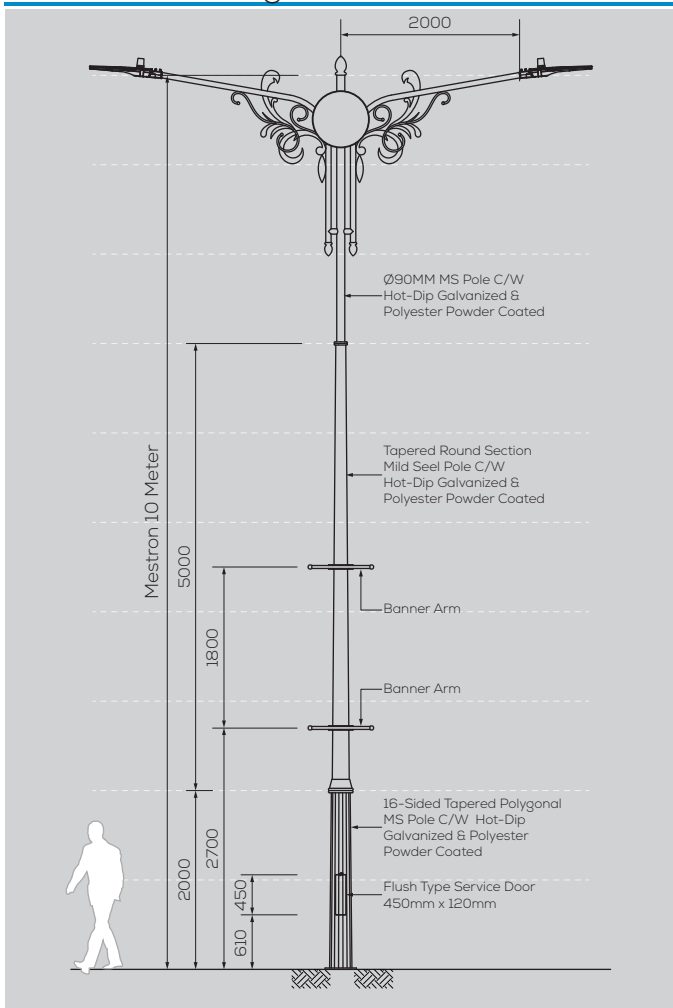

MES MJ-111-10M-D/A

Option & Accessories

- Height from 6M ~ 12M
- Customize Design to suit Theme
- Custom Colour Finishing
- Flag Holder
- Retractable Banner Holder
- Fiberglass Service Door
- Anchor Bolts Base Cover

General Drawing - 2D

Footing Details