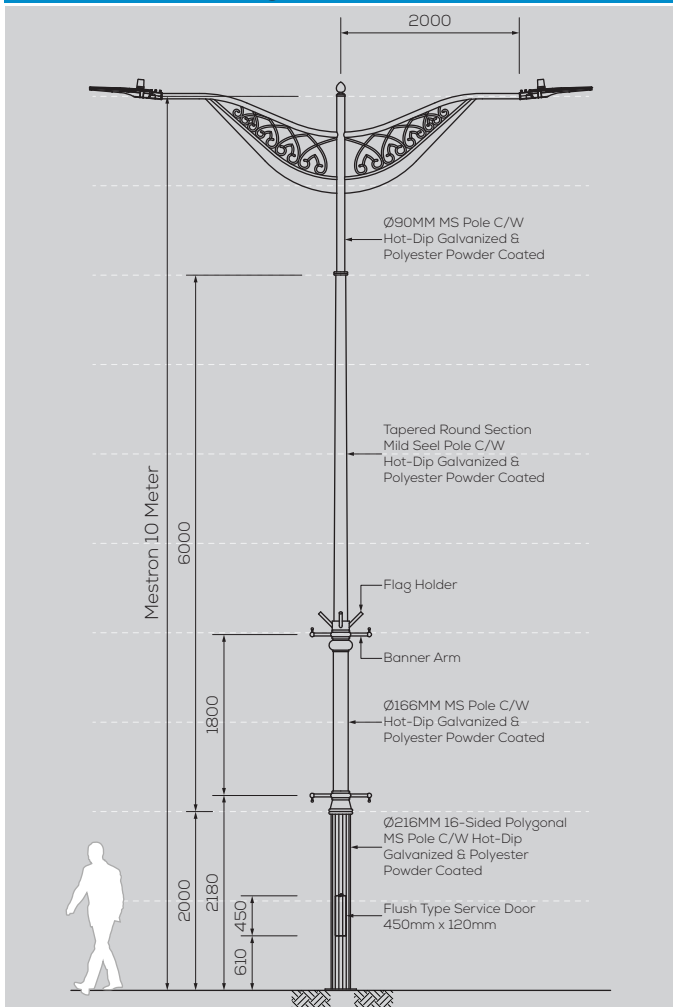

MES MJ-106-10M-D/A

Option & Accessories

- Height from 6M ~ 12M
- Customize Design to suit Theme
- Custom Colour Finishing
- Flag Holder
- Retractable Banner Holder
- Fiberglass Service Door
- Anchor Bolts Base Cover

General Drawing - 2D

Footing Details