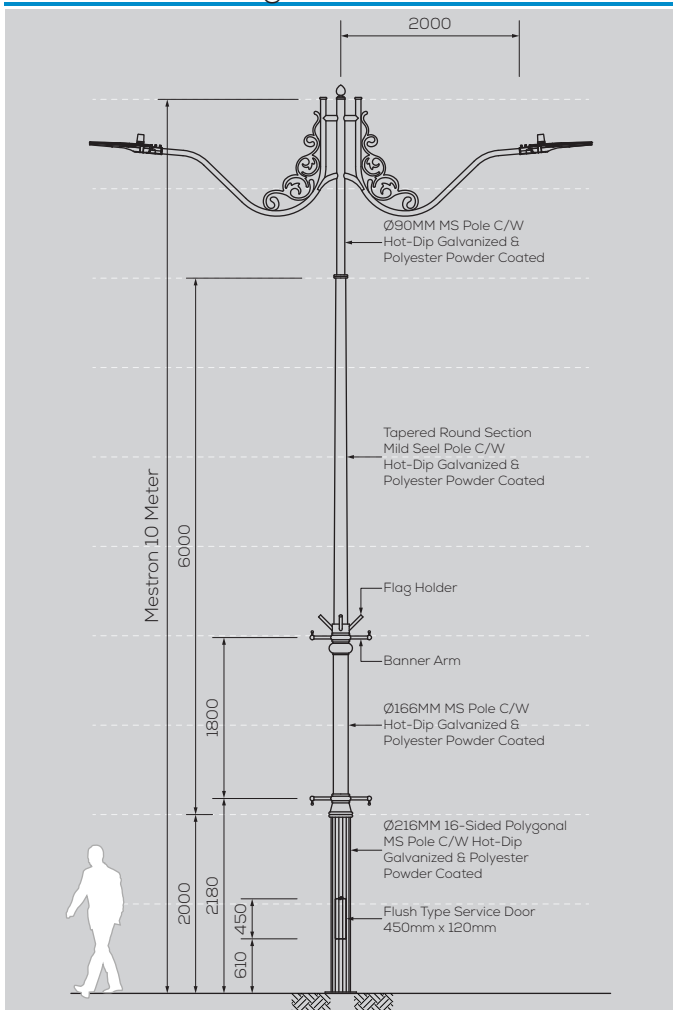

**MES MJ-104-10M-D/A**

Option & Accessories

- Height from 6M ~ 12M
- Customize Design to suit Theme
- Custom Colour Finishing
- Flag Holder
- Retractable Banner Holder
- Fiberglass Service Door
- Anchor Bolts Base Cover

General Drawing - 2D

Footings Details