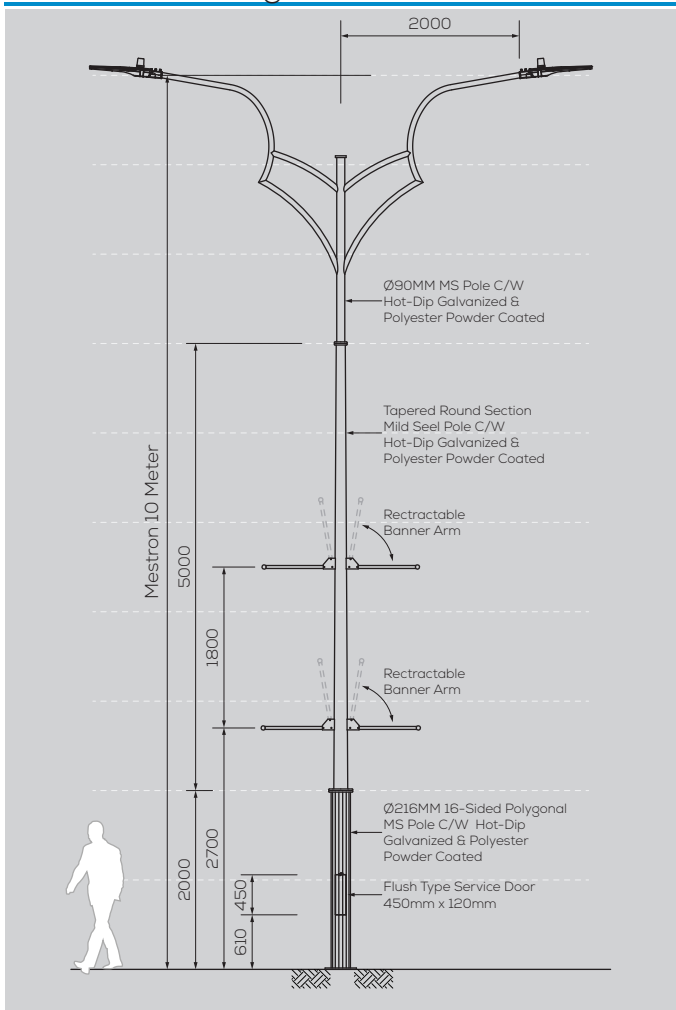

MES UB-2003-10M-D/A

Option & Accessories

- Height from 6M ~ 12M
- Customize Design to suit Theme
- Custom Colour Finishing
- Flag Holder
- Retractable Banner Holder
- Fiberglass Service Door
- Anchor Bolts Base Cover

General Drawing - 2D

Footing Details