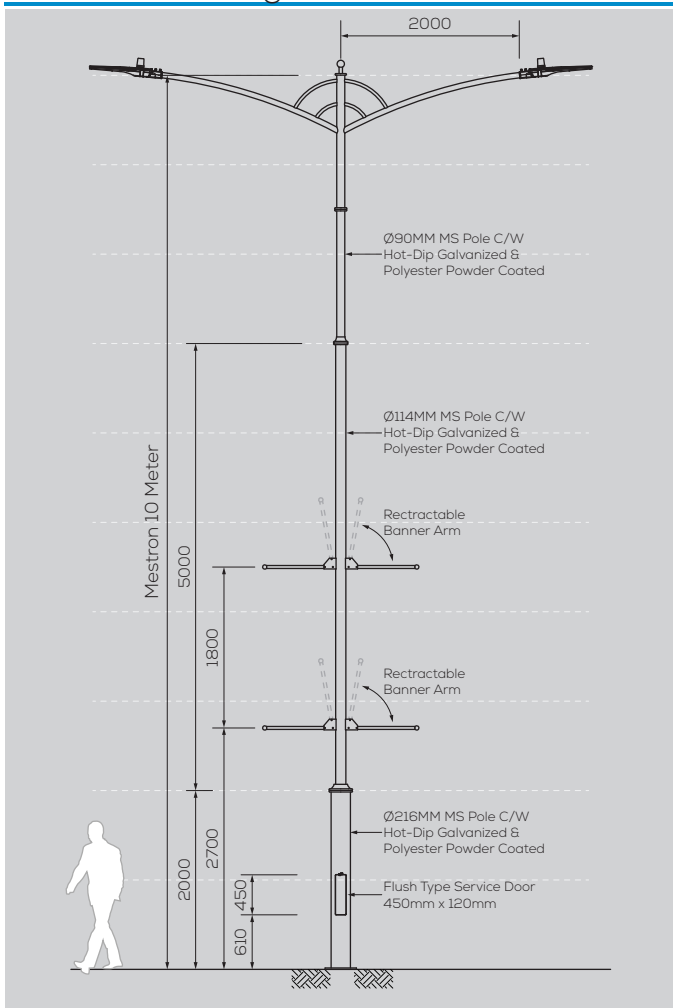

MES UB-001-10M-D/A

Option & Accessories

- Height from 6M ~ 12M
- Customize Design to suit Theme
- Custom Colour Finishing
- Flag Holder
- Retractable Banner Holder
- Fiberglass Service Door
- Anchor Bolts Base Cover

General Drawing - 2D

Footing Details