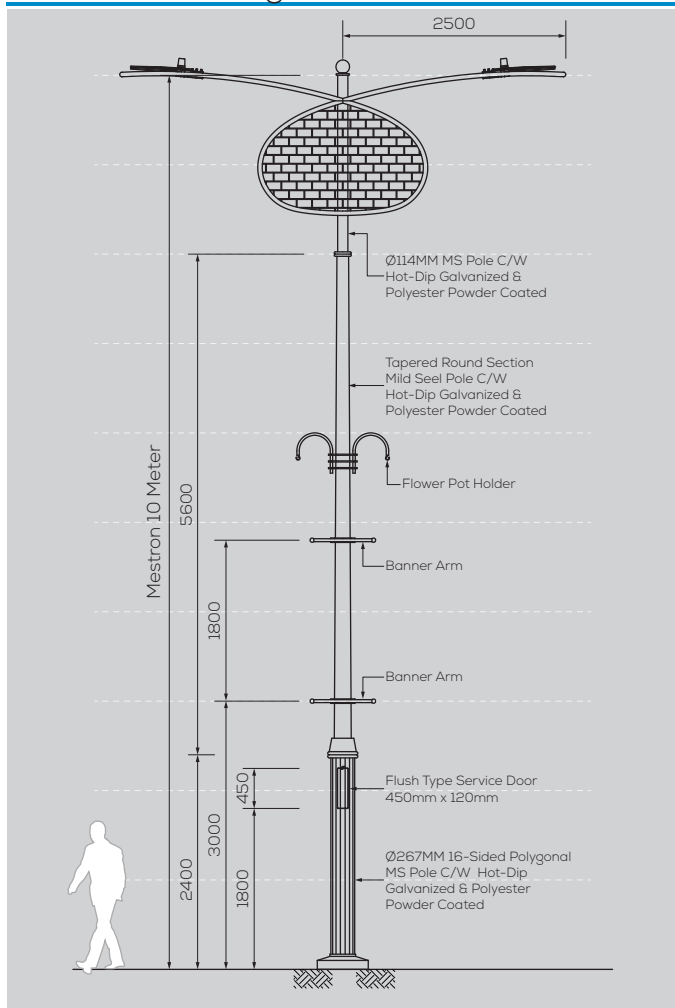

**MES** MJ-006-10M-D/A

Option & Accessories

- Height from 6M ~ 12M
- Customize Design to suit Theme
- Custom Colour Finishing
- Flag Holder
- Retractable Banner Holder
- Fiberglass Service Door
- Anchor Bolts Base Cover

General Drawing - 2D

Footing Details