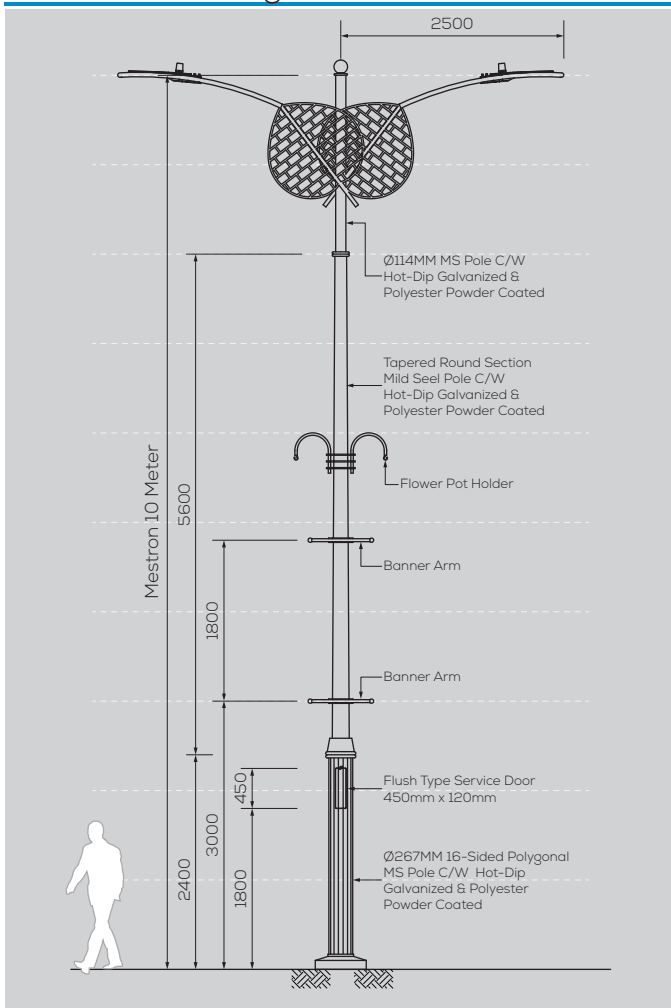

MES MJ-005-10M-D/A

Option & Accessories

- Height from 6M ~ 12M
- Customize Design to suit Theme
- Custom Colour Finishing
- Flag Holder
- Retractable Banner Holder
- Fiberglass Service Door
- Anchor Bolts Base Cover

General Drawing - 2D

Footing Details