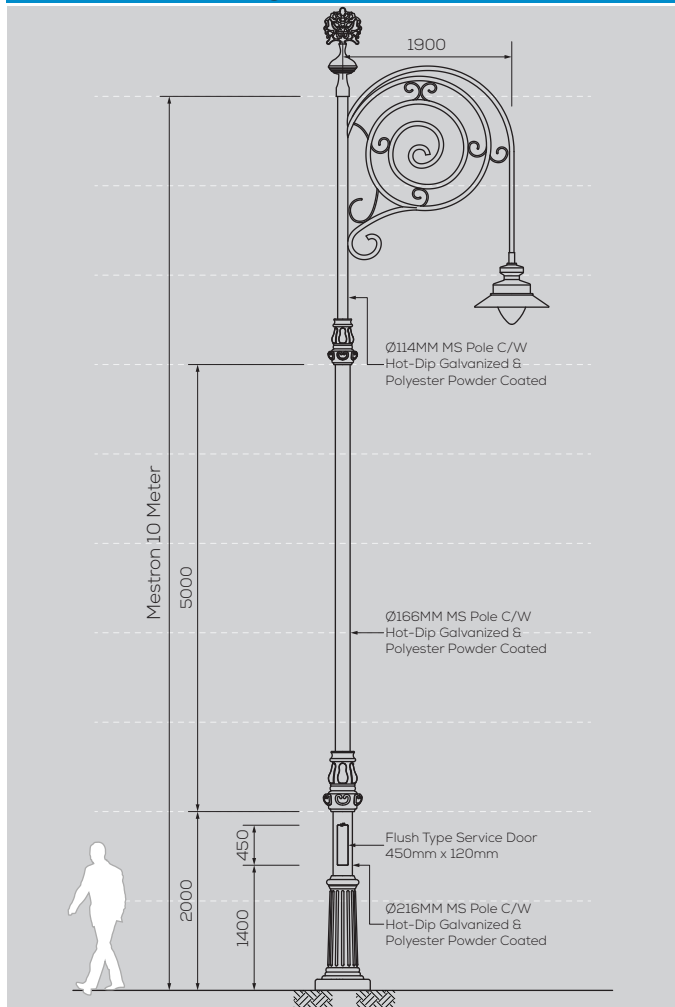

**MES MJ-003-10M-S/A**

Option & Accessories

- Height from 6M ~ 12M
- Customize Design to suit Theme
- Custom Colour Finishing
- Flag Holder
- Retractable Banner Holder
- Fiberglass Service Door
- Anchor Bolts Base Cover

General Drawing - 2D

Footing Details