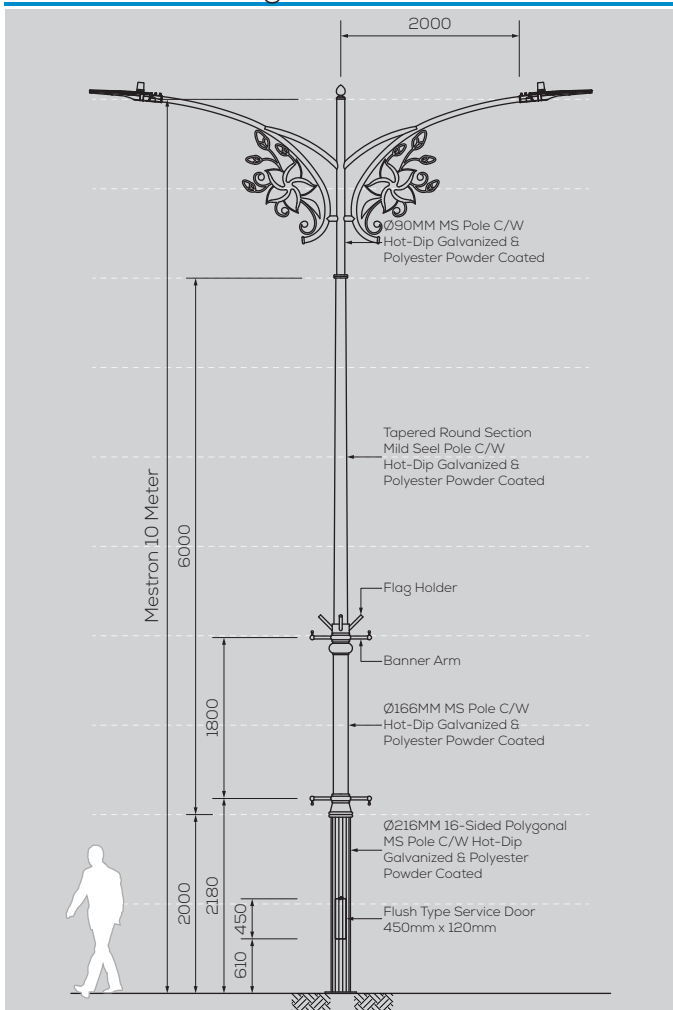

MES MJ-103-10M-D/A

Option & Accessories

- Height from 6M ~ 12M
- Customize Design to suit Theme
- Custom Colour Finishing
- Flag Holder
- Retractable Banner Holder
- Fiberglass Service Door
- Anchor Bolts Base Cover

General Drawing - 2D

Footing Details