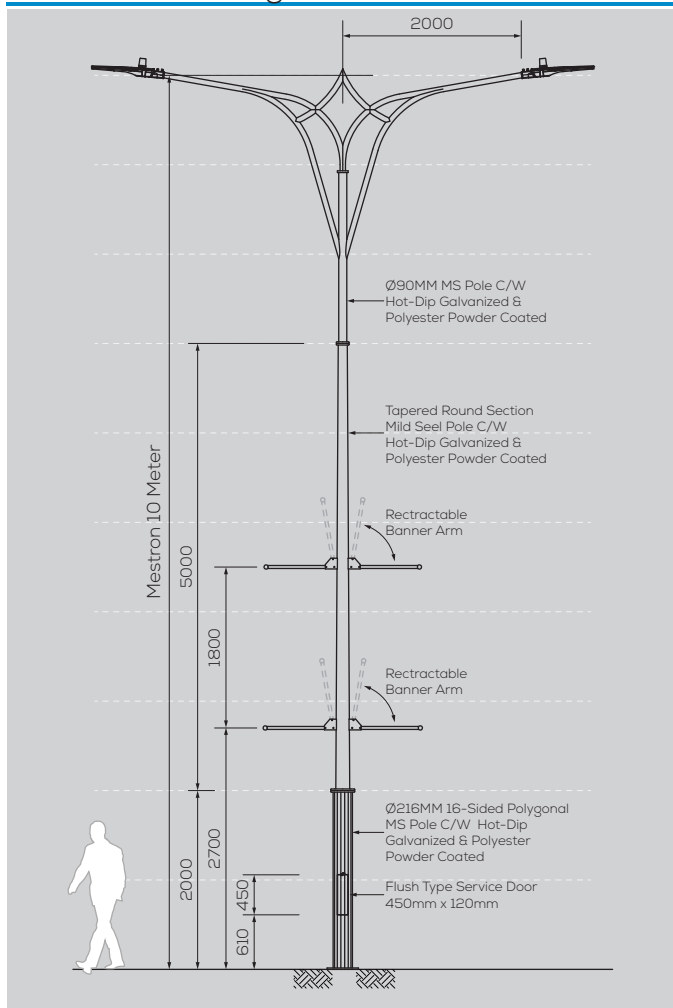

MES UB-2001-10M-D/A

Option & Accessories

- Height from 6M ~ 12M
- Customize Design to suit Theme
- Custom Colour Finishing
- Flag Holder
- Retractable Banner Holder
- Fiberglass Service Door
- Anchor Bolts Base Cover

General Drawing - 2D

Footing Details