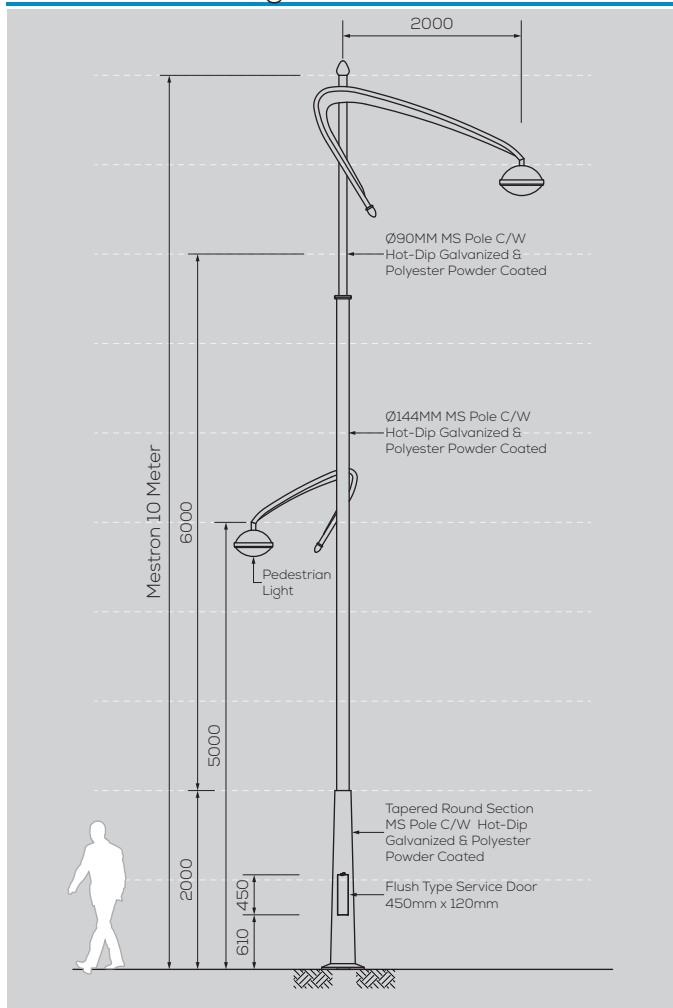

MES UB-012-10M-S/A

Option & Accessories

- Height from 6M ~ 12M
- Customize Design to suit Theme
- Custom Colour Finishing
- Flag Holder
- Retractable Banner Holder
- Fiberglass Service Door
- Anchor Bolts Base Cover

General Drawing - 2D

Footing Details