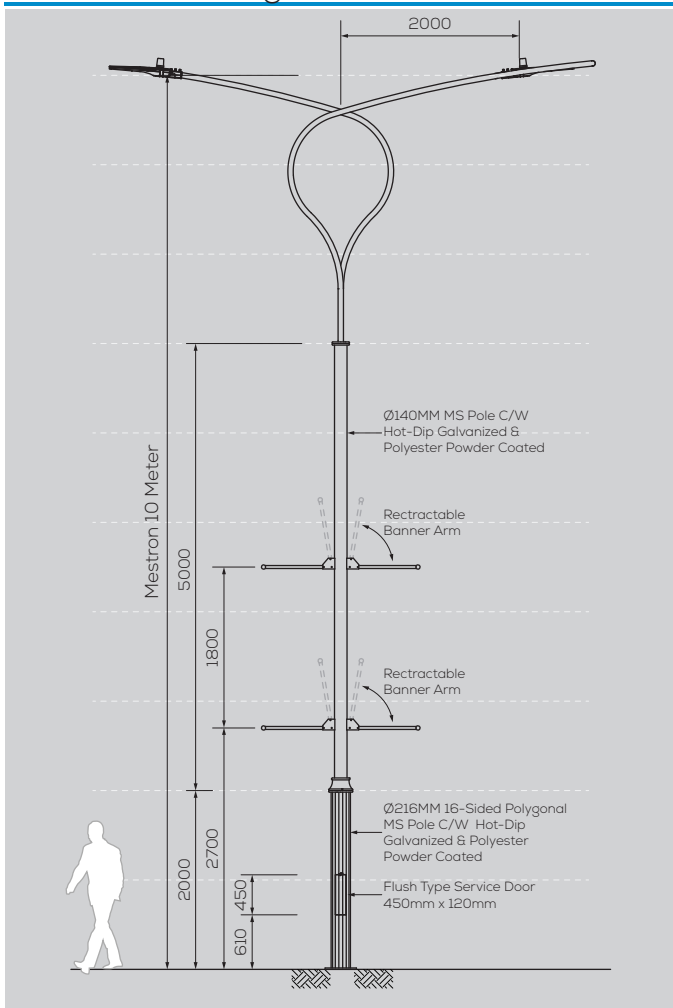

MES UB-110-10M-D/A

Option & Accessories

- Height from 6M ~ 12M
- Customize Design to suit Theme
- Custom Colour Finishing
- Flag Holder
- Retractable Banner Holder
- Fiberglass Service Door
- Anchor Bolts Base Cover

General Drawing - 2D

Footing Details