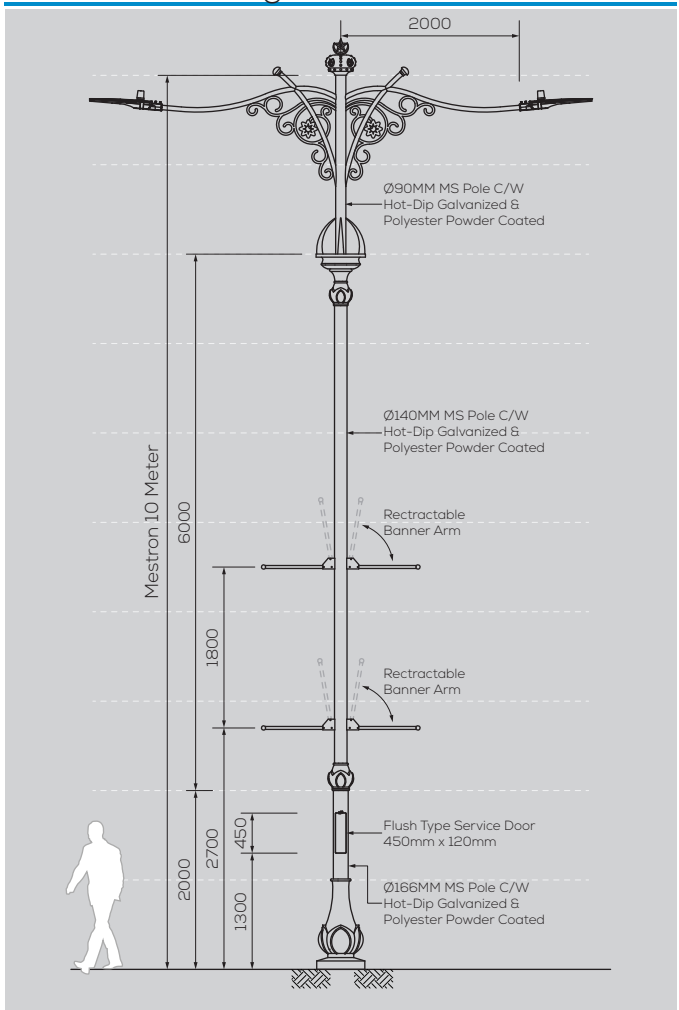

MES MJ-012-10M-D/A

Option & Accessories

- Height from 6M ~ 12M
- Customize Design to suit Theme
- Custom Colour Finishing
- Flag Holder
- Retractable Banner Holder
- Fiberglass Service Door
- Anchor Bolts Base Cover

General Drawing - 2D

Footing Details