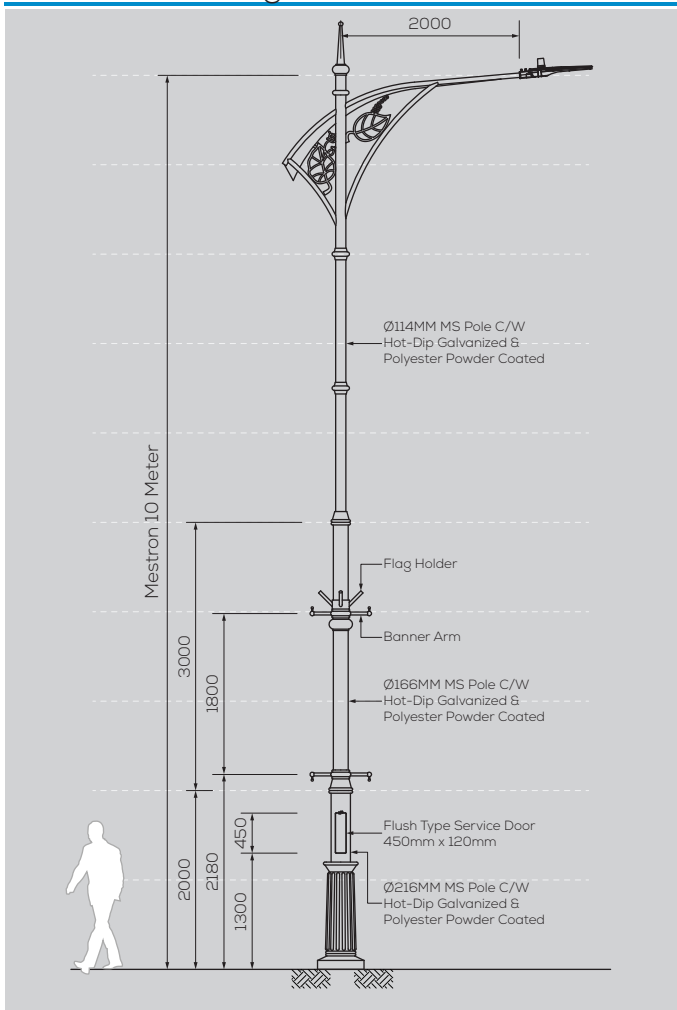

MES MJ-004-10M-D/A

Option & Accessories

- Height from 6M ~ 12M
- Customize Design to suit Theme
- Custom Colour Finishing
- Flag Holder
- Retractable Banner Holder
- Fiberglass Service Door
- Anchor Bolts Base Cover

General Drawing - 2D

Footing Details