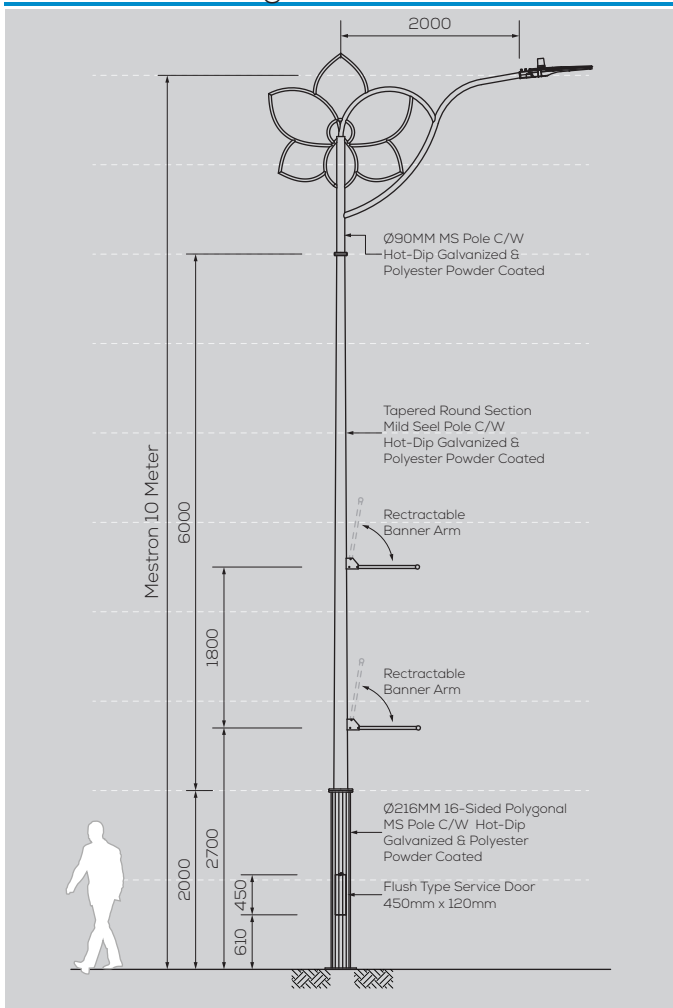

MES UB-116-10M-S/A

Option & Accessories

- Height from 6M ~ 12M
- Customize Design to suit Theme
- Custom Colour Finishing
- Flag Holder
- Retractable Banner Holder
- Fiberglass Service Door
- Anchor Bolts Base Cover

General Drawing - 2D

Footing Details